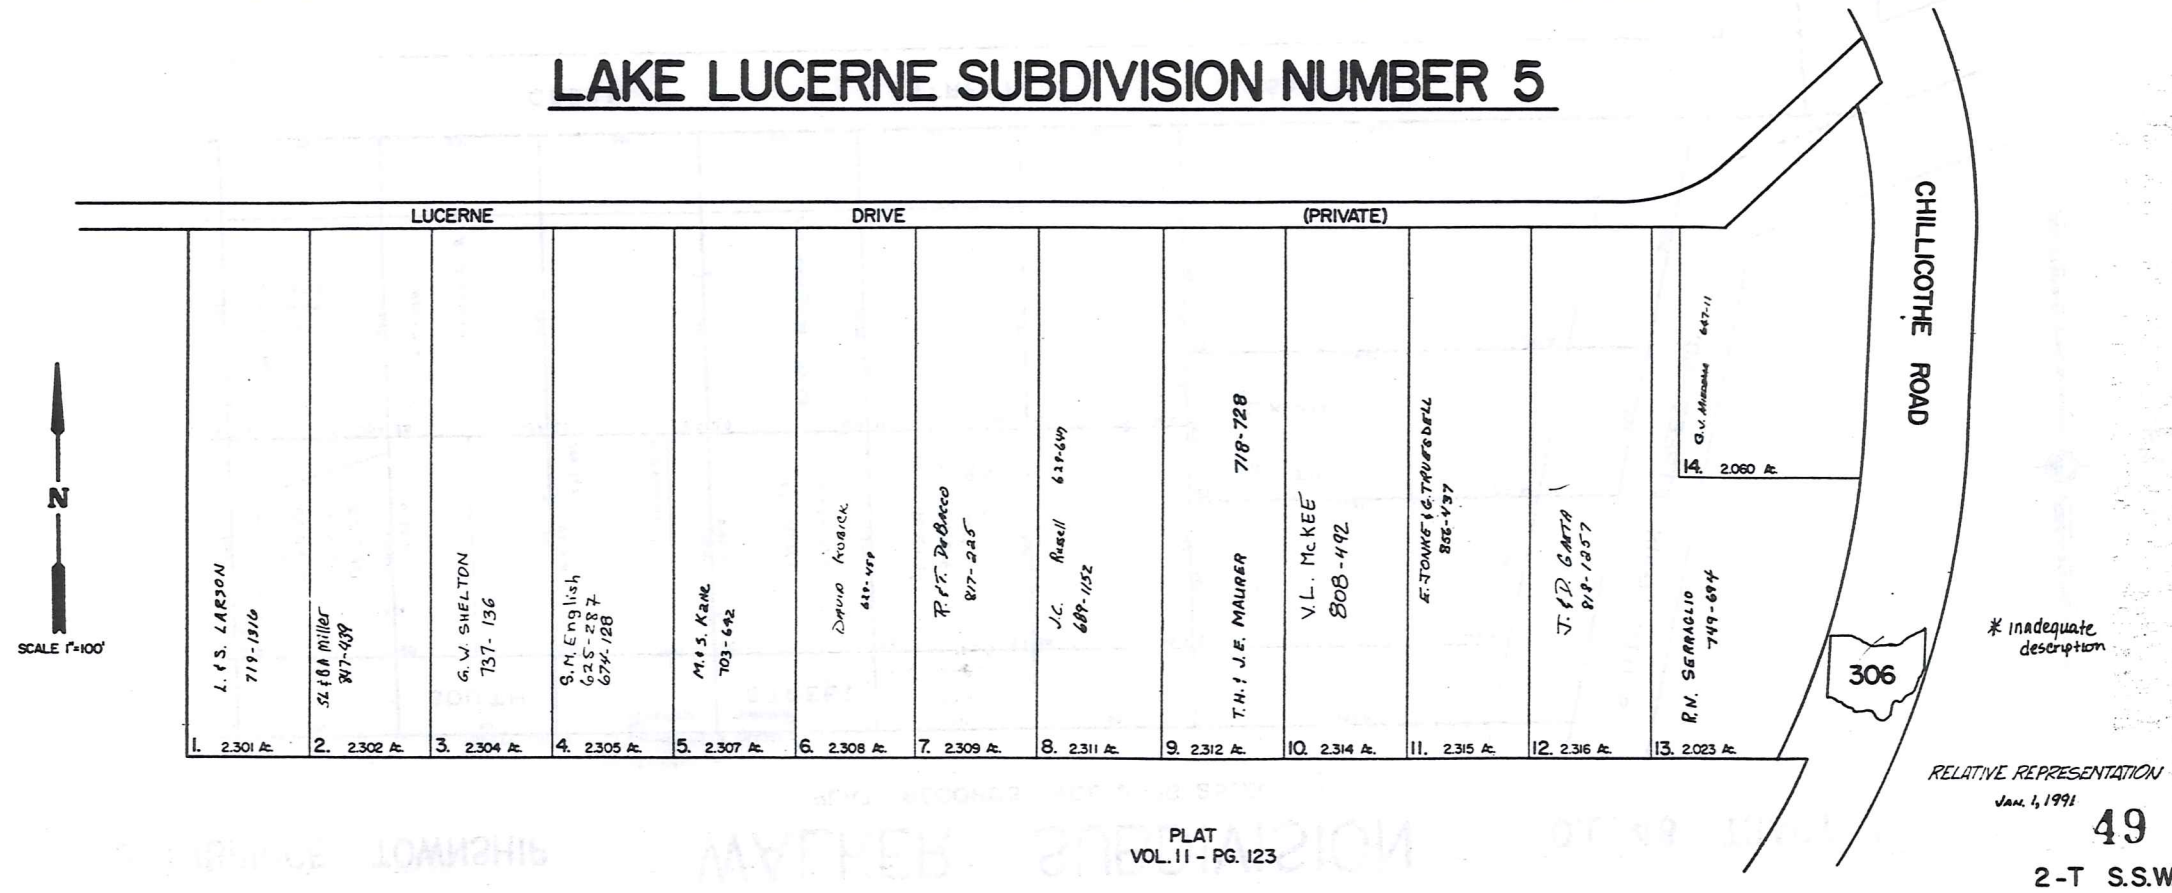

LAKE LUCERNE SUBDIVISION NUMBER 5