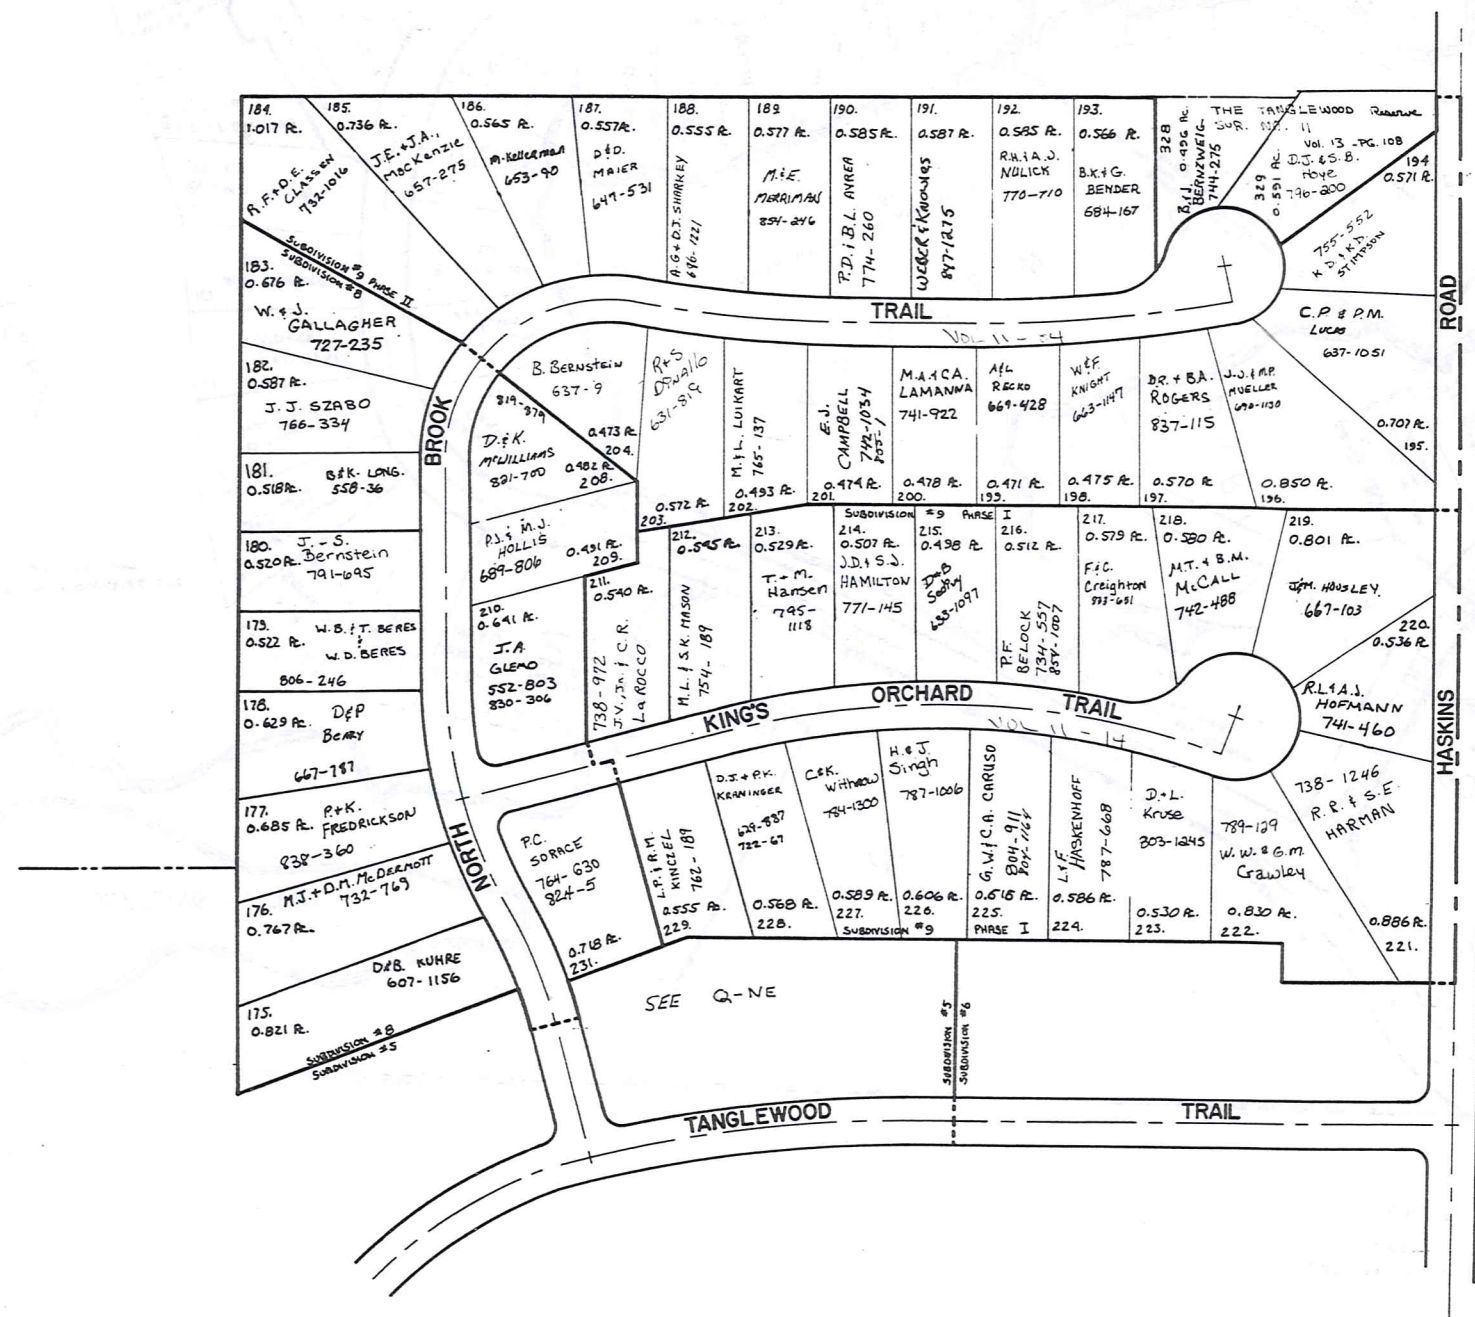

SCALE 1"=100'

RELATIVE REPRESENTATION

January 4, 1991

* Inadequate description

Q - NNE