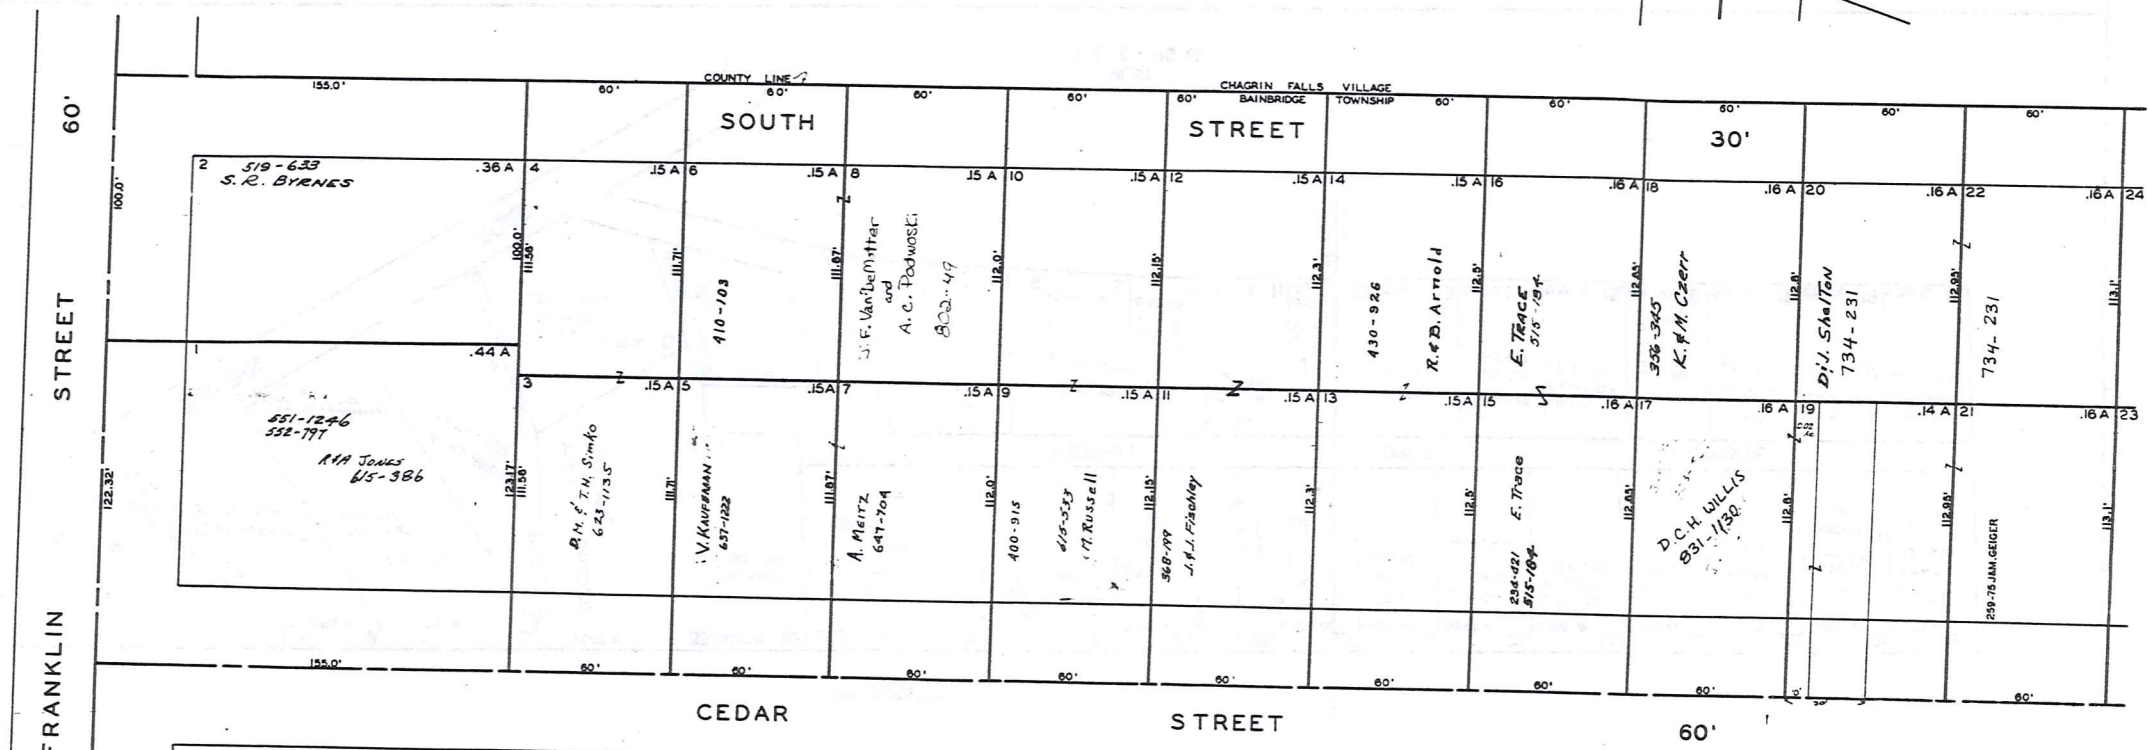

LAKE LUCERNE SUBDIVISION NUMBER 4

LAKE LUCERNE SUBDIVISION NUMBER 5

SCALE 1"=30'
JAN. 1, 1991

RELATIVE REPRESENTATION
* inadequate description

CHURCH SUBDIVISION AND LANDS NORTHERLY THEREOF

REC. OF PLATS VOL. 2 PG. 17
IN LOT NO. 48 TRACT I BAINBRIDGE TOWNSHIP