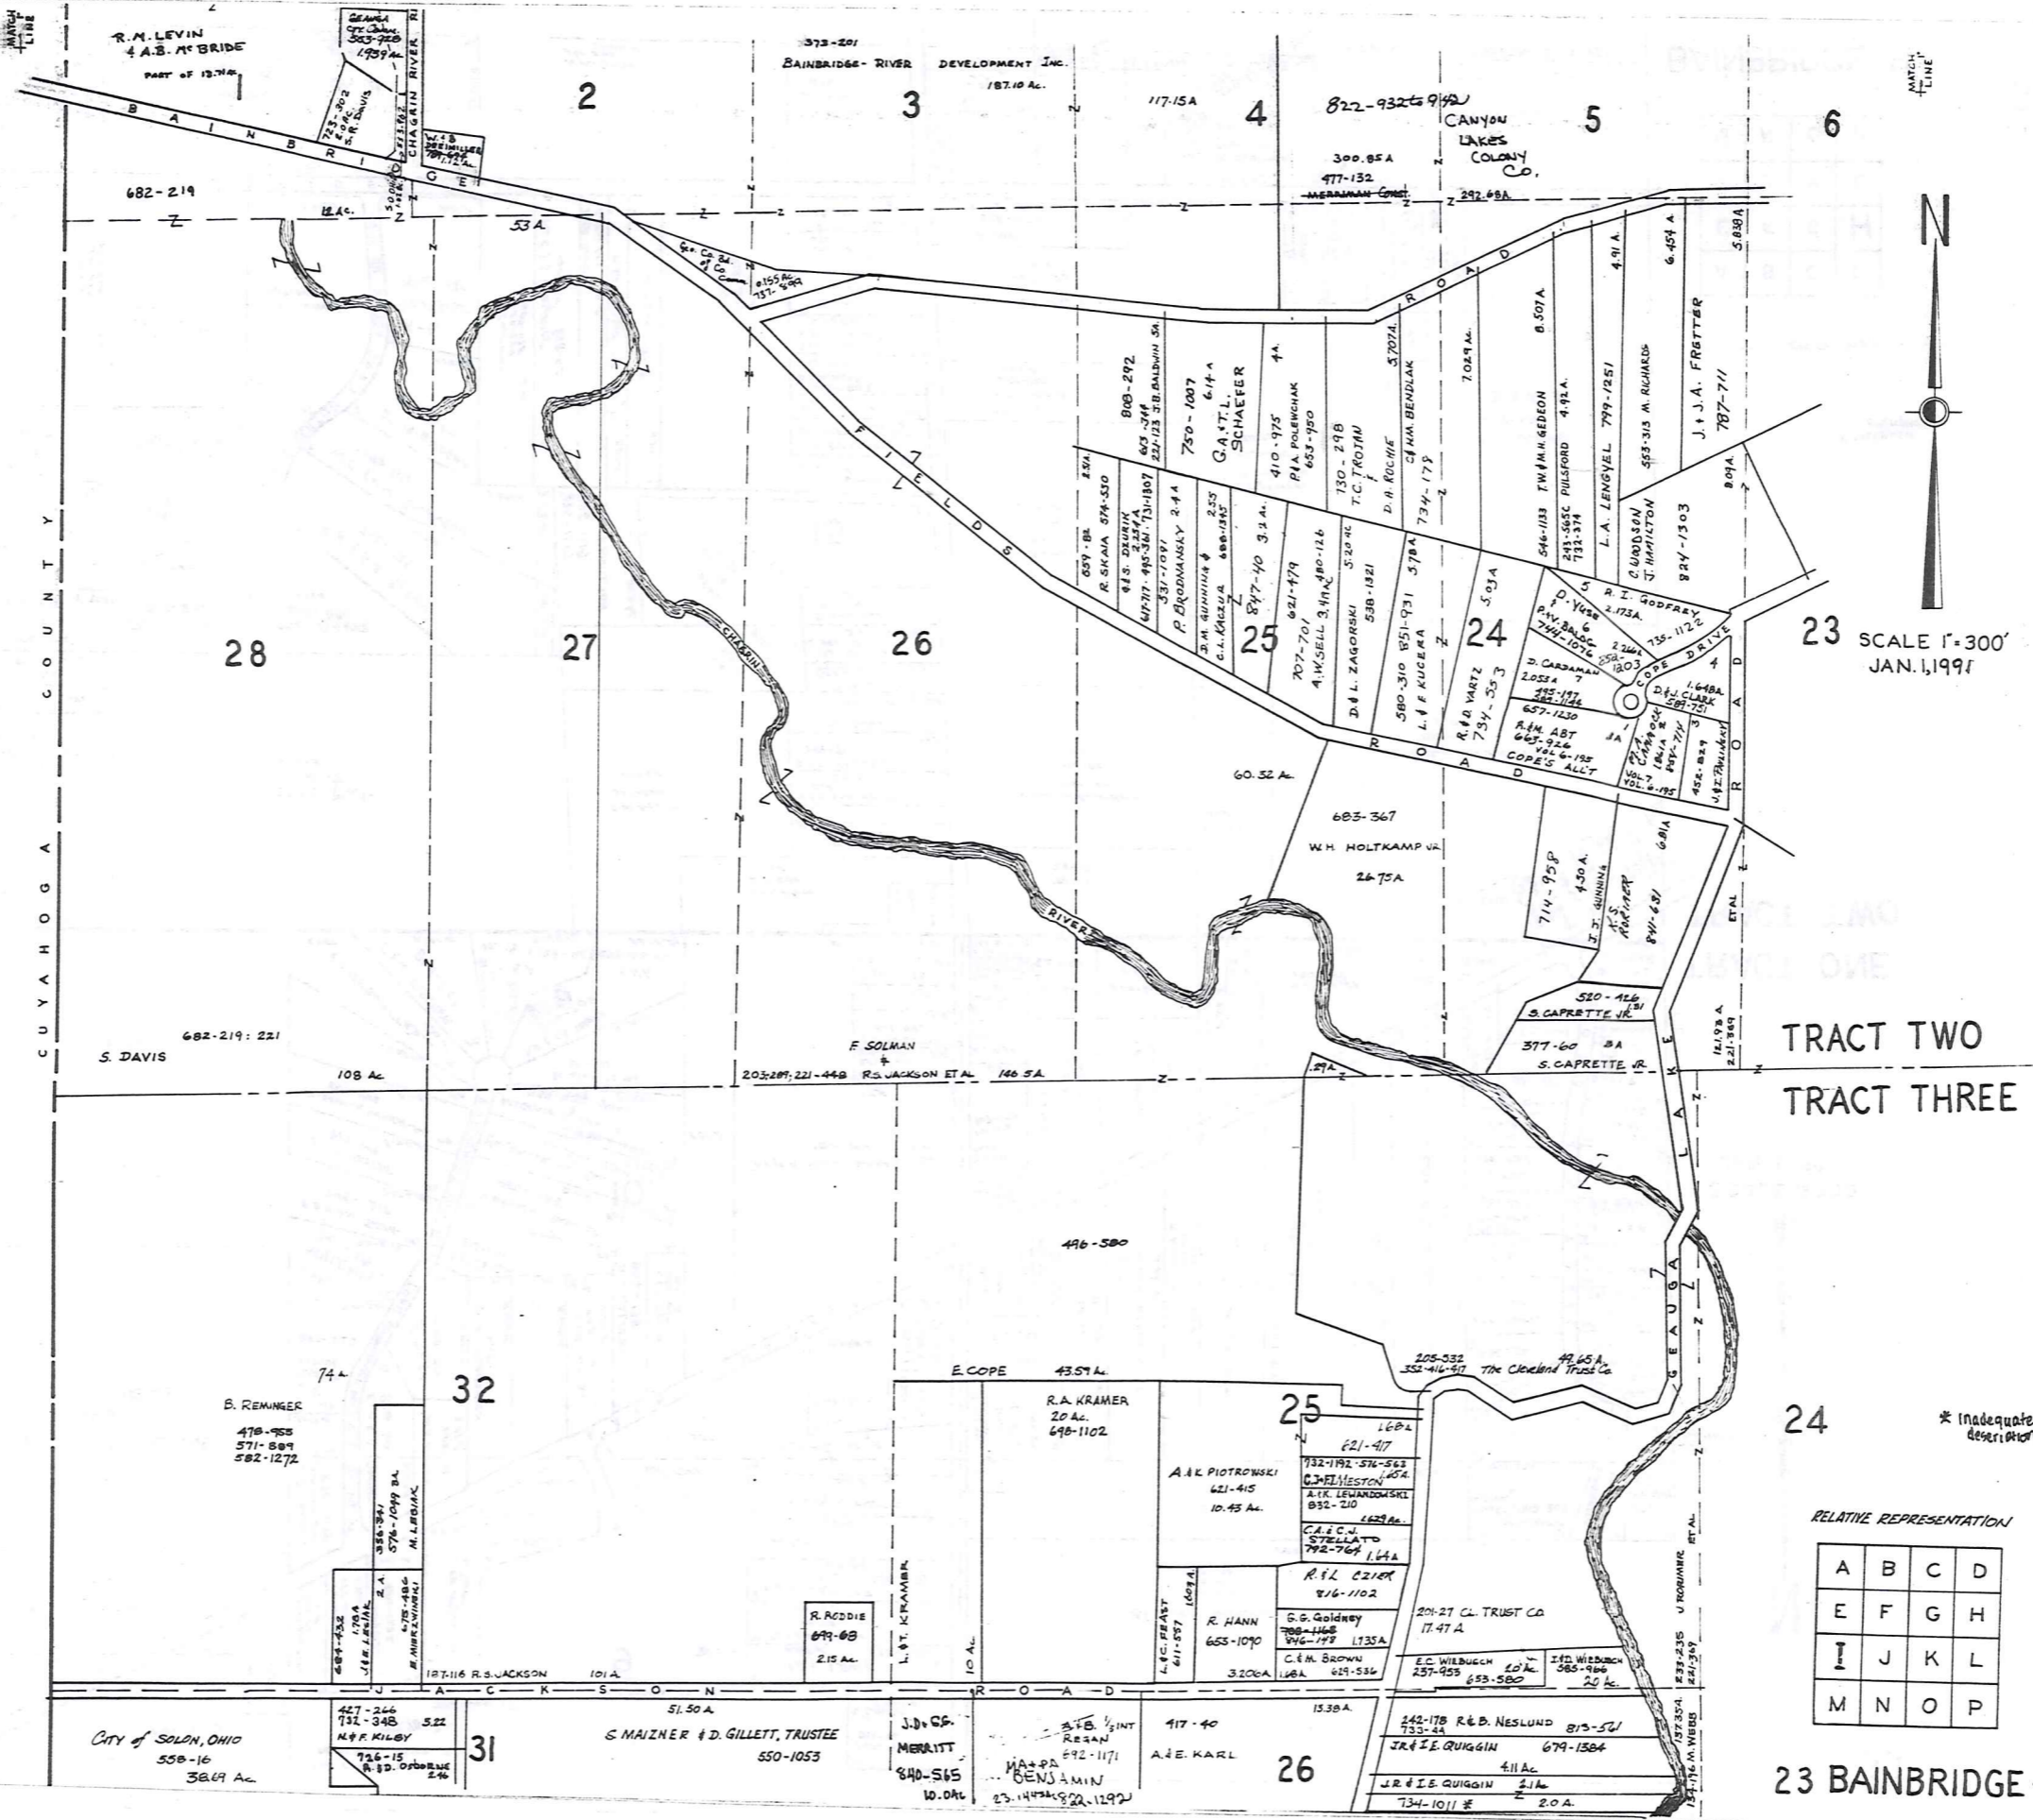

SCALE 1"=300'
JAN. 1, 1991

TRACT TWO
TRACT THREE

* Inadequate description

RELATIVE REPRESENTATION

A	B	C	D
E	F	G	H
I	J	K	L
M	N	O	P

23 BAINBRIDGE - I