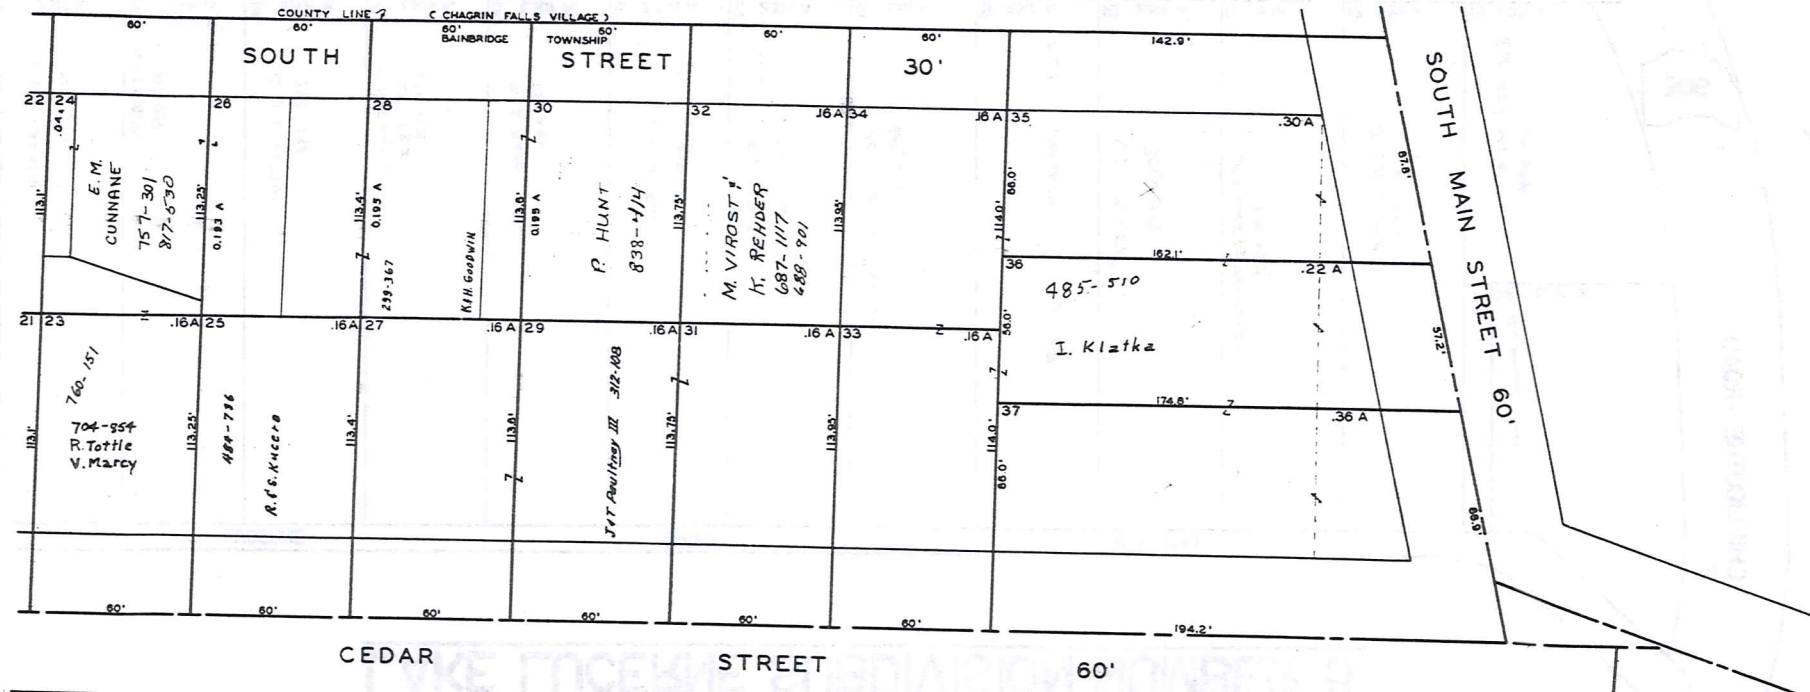

SCALE 1"=30'
JAN. 1, 1991