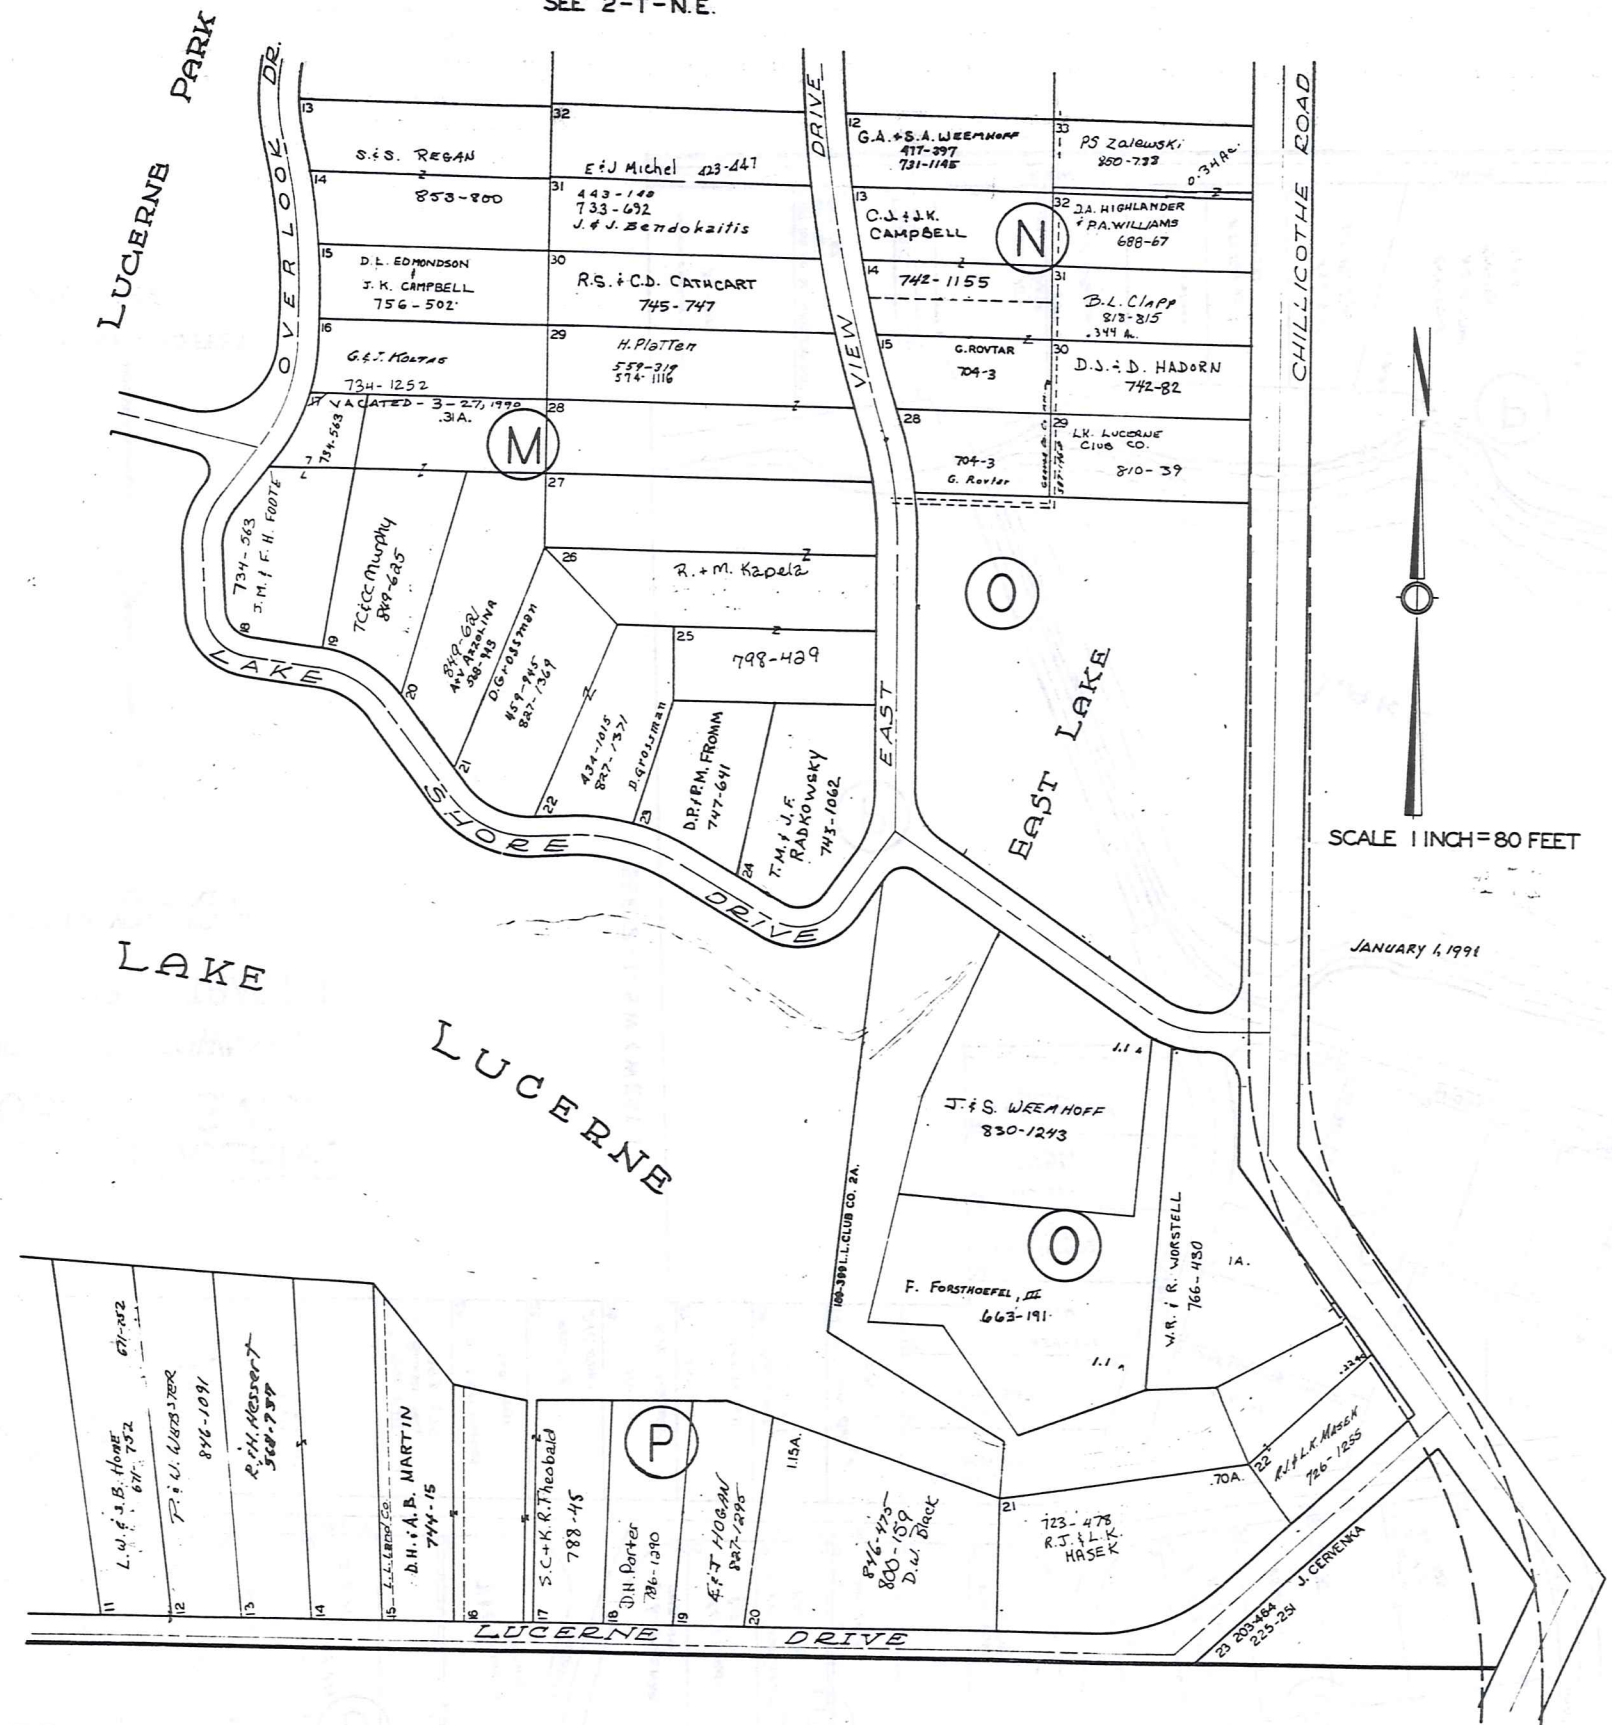

SEE 2-T-N.E.

SEE 2-T-S.W.

SCALE 1 INCH = 80 FEET

JANUARY 1, 1991

* Inadequate description

RELATIVE REPRESENTATION

2-T_{SE}