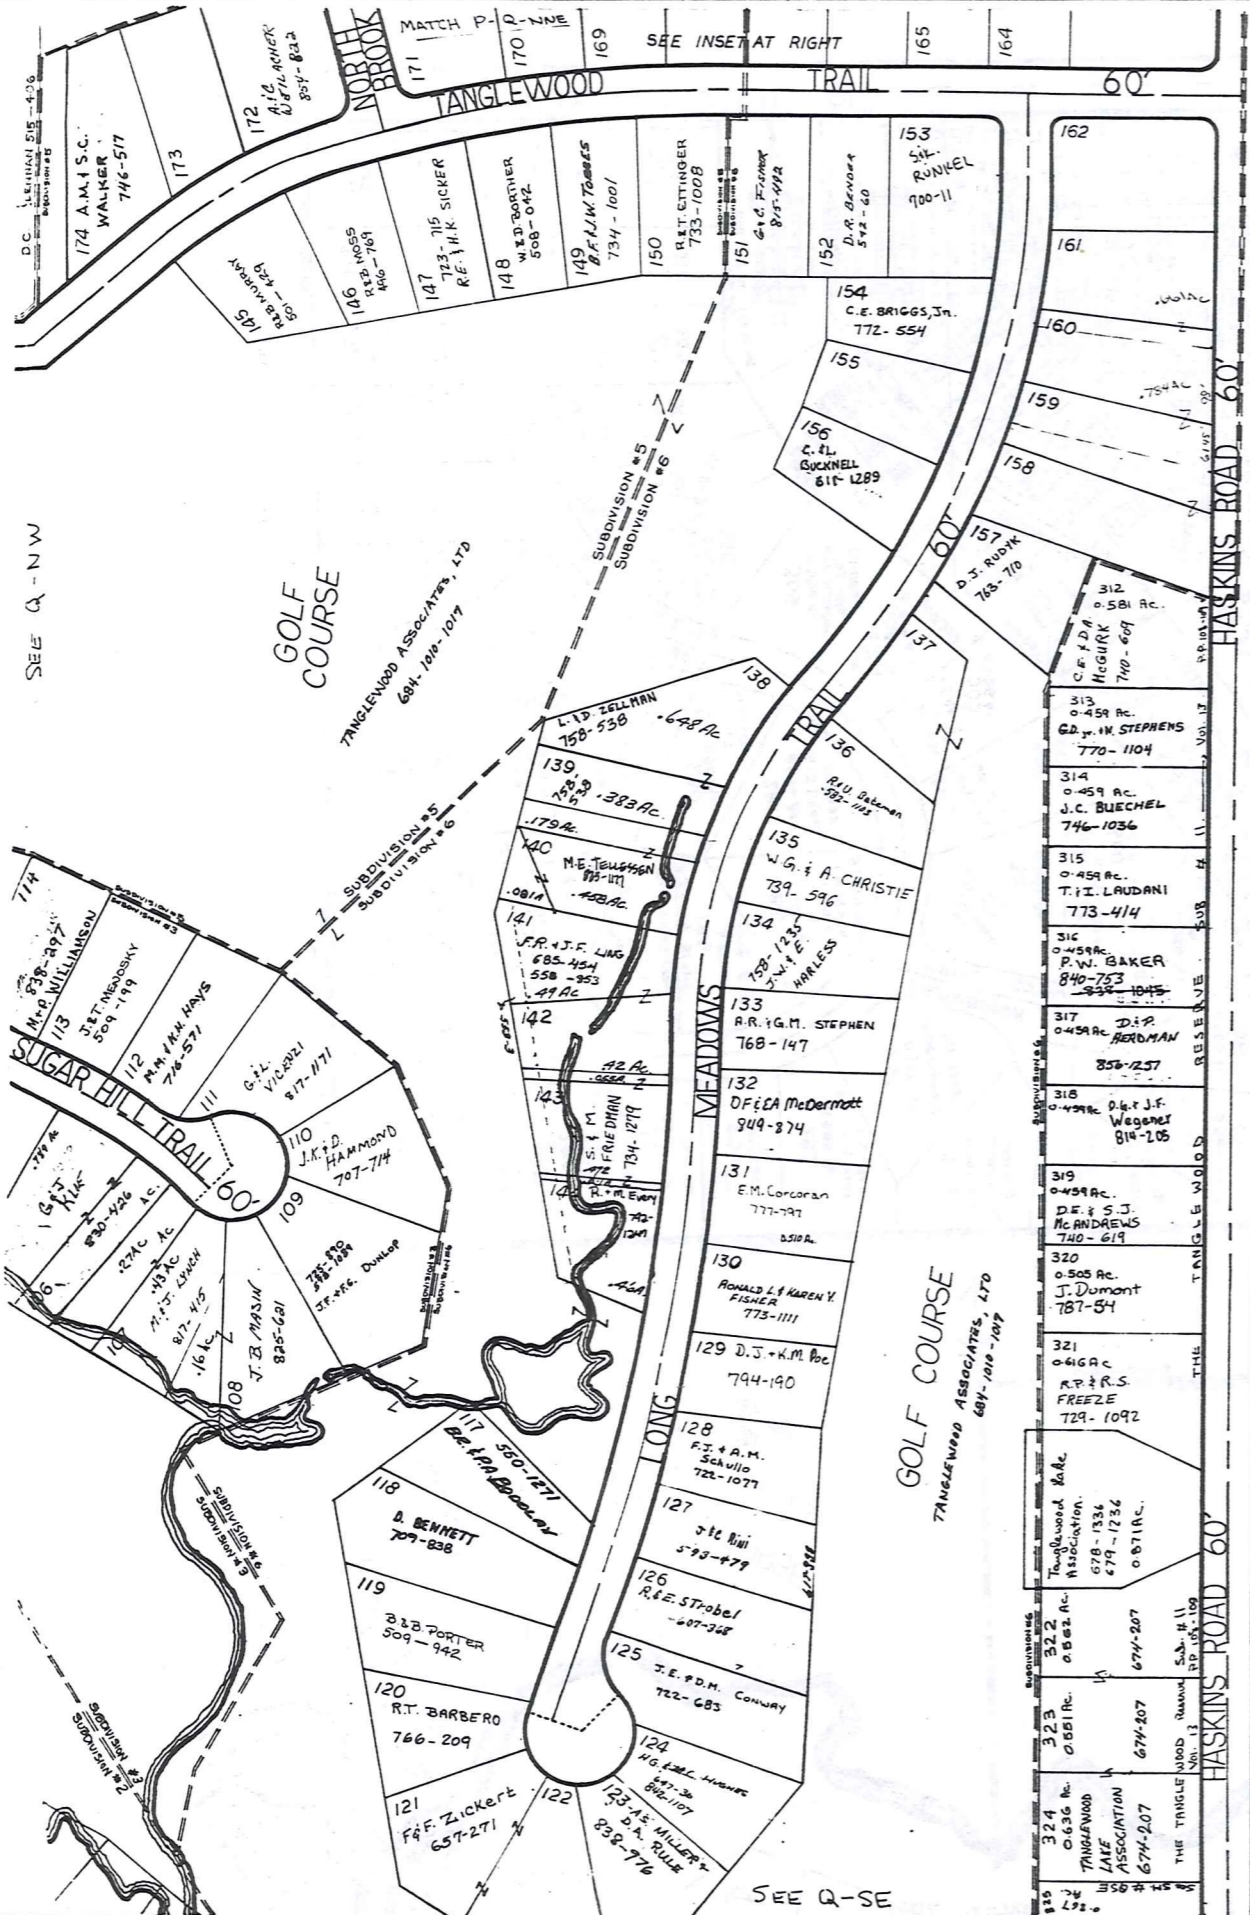

TANGLEWOOD SUBDIVISION
(IN FOUR SECTIONS)

JANUARY 1, 1991
RELATIVE REPRESENTATION
* Inadequate description