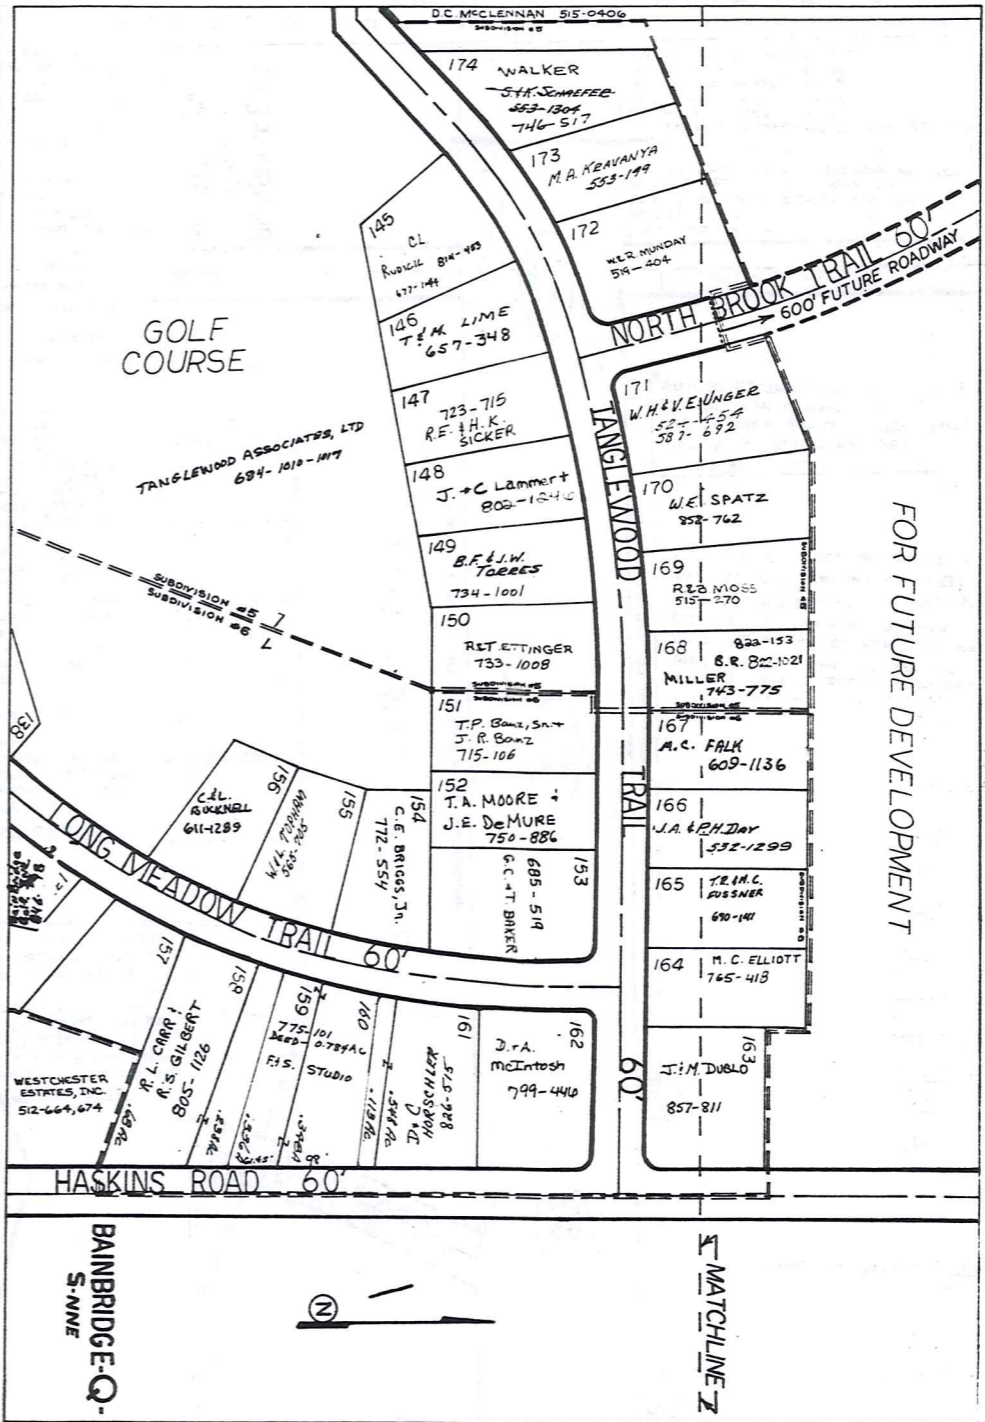

BAINBRIDGE Q-NW

SCALE 1"=100'

RELATIVE REPRESENTATION

January 4, 1991

* Inadequate description

Q - NNE

TANGLEWOOD SUBDIVISION
(IN FOUR SECTIONS)

JANUARY 1, 1991
RELATIVE REPRESENTATION
* Inadequate description