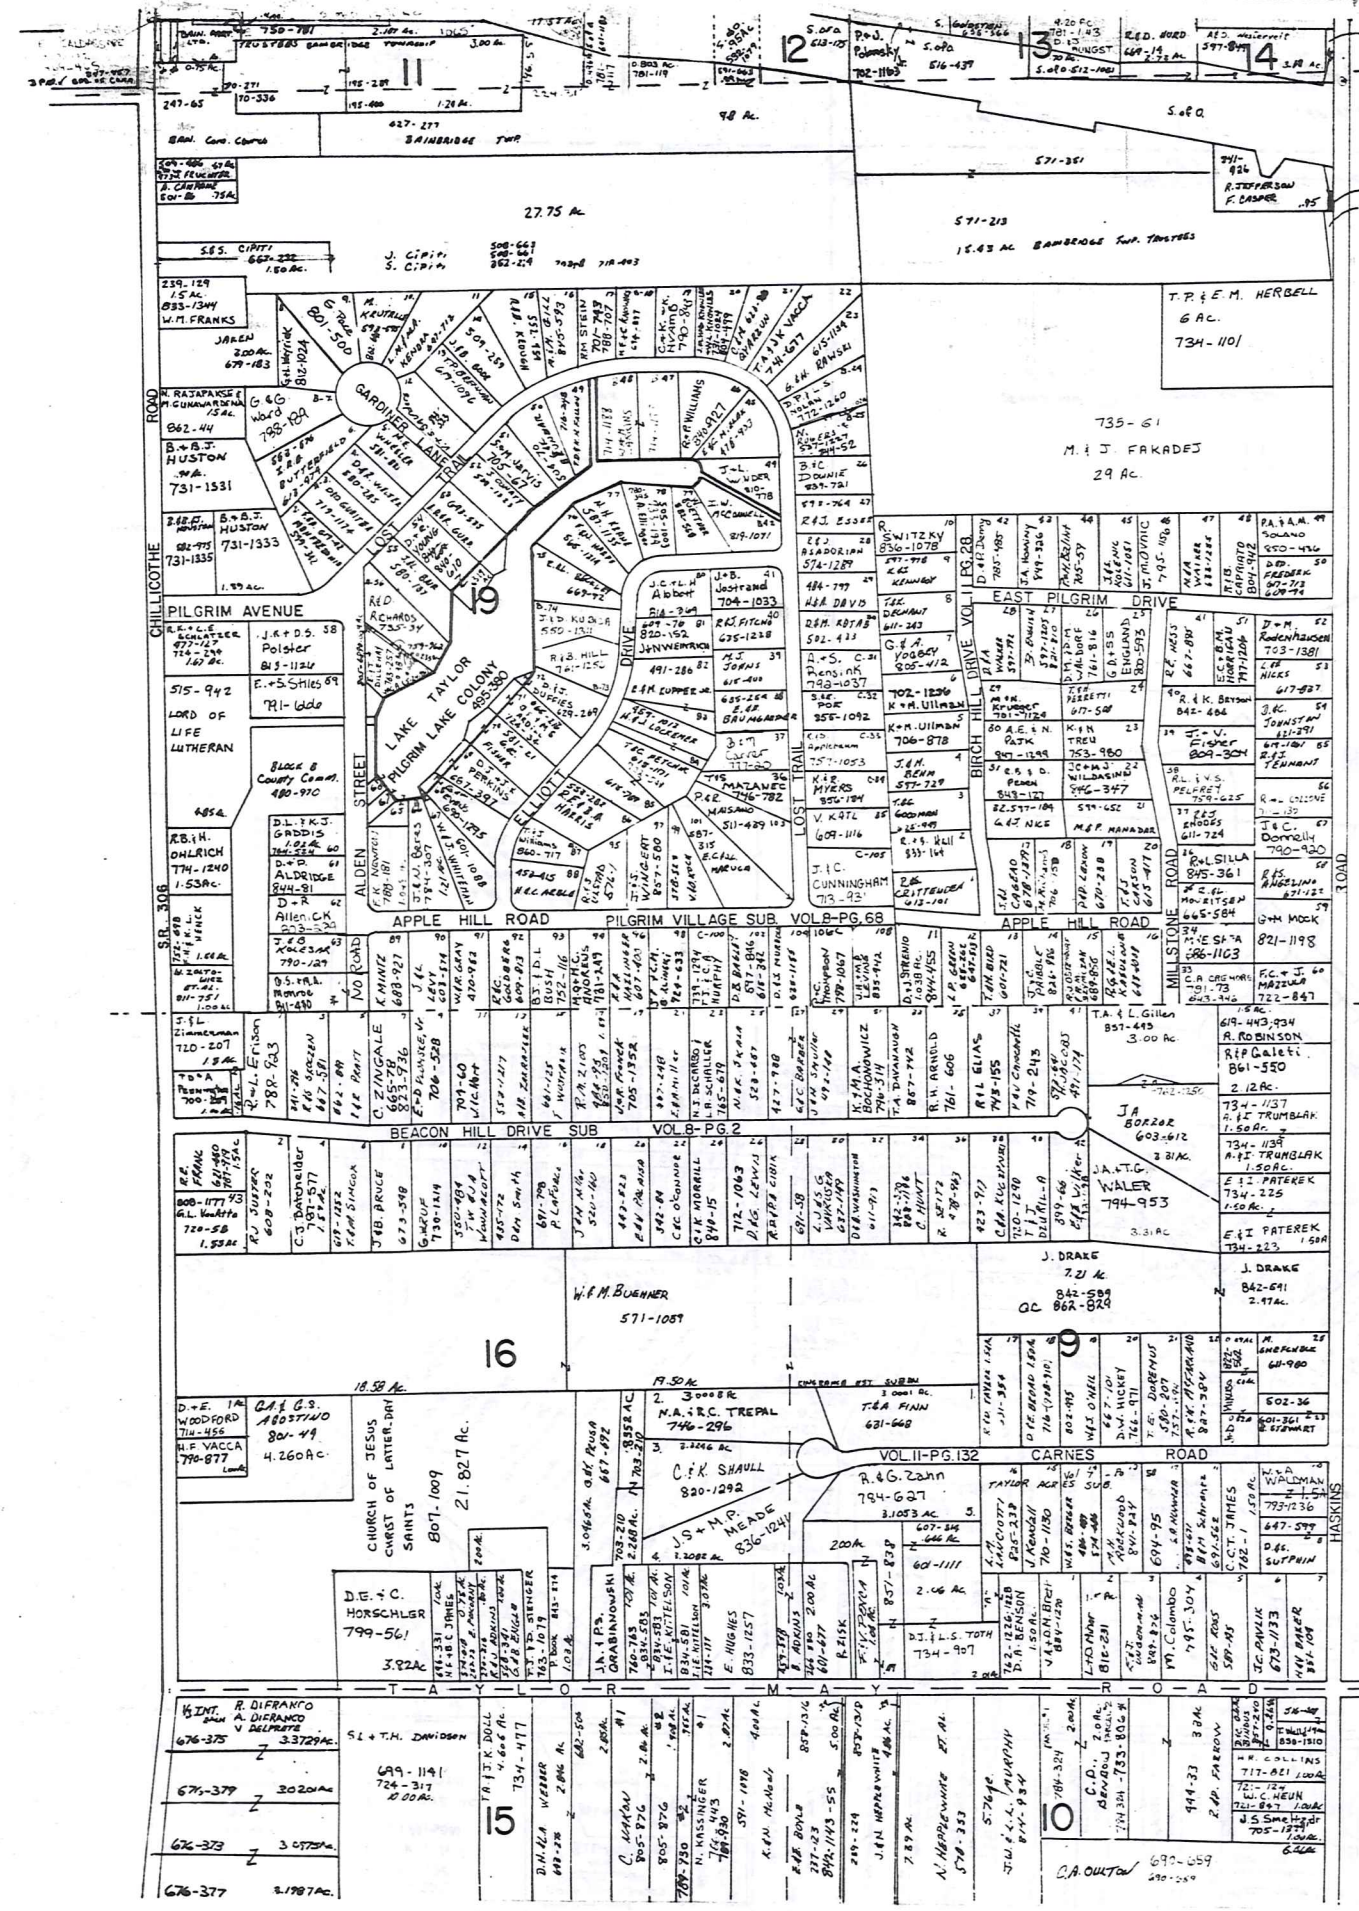

SCALE 1"=300'
JAN 1, 1991

TRACT TWO
TRACT THREE

* Inadequate description

RELATIVE REPRESENTATION

A	B	C	D
E	F	G	H
I	J	K	L
M	N	O	P

BAINBRIDGE-K