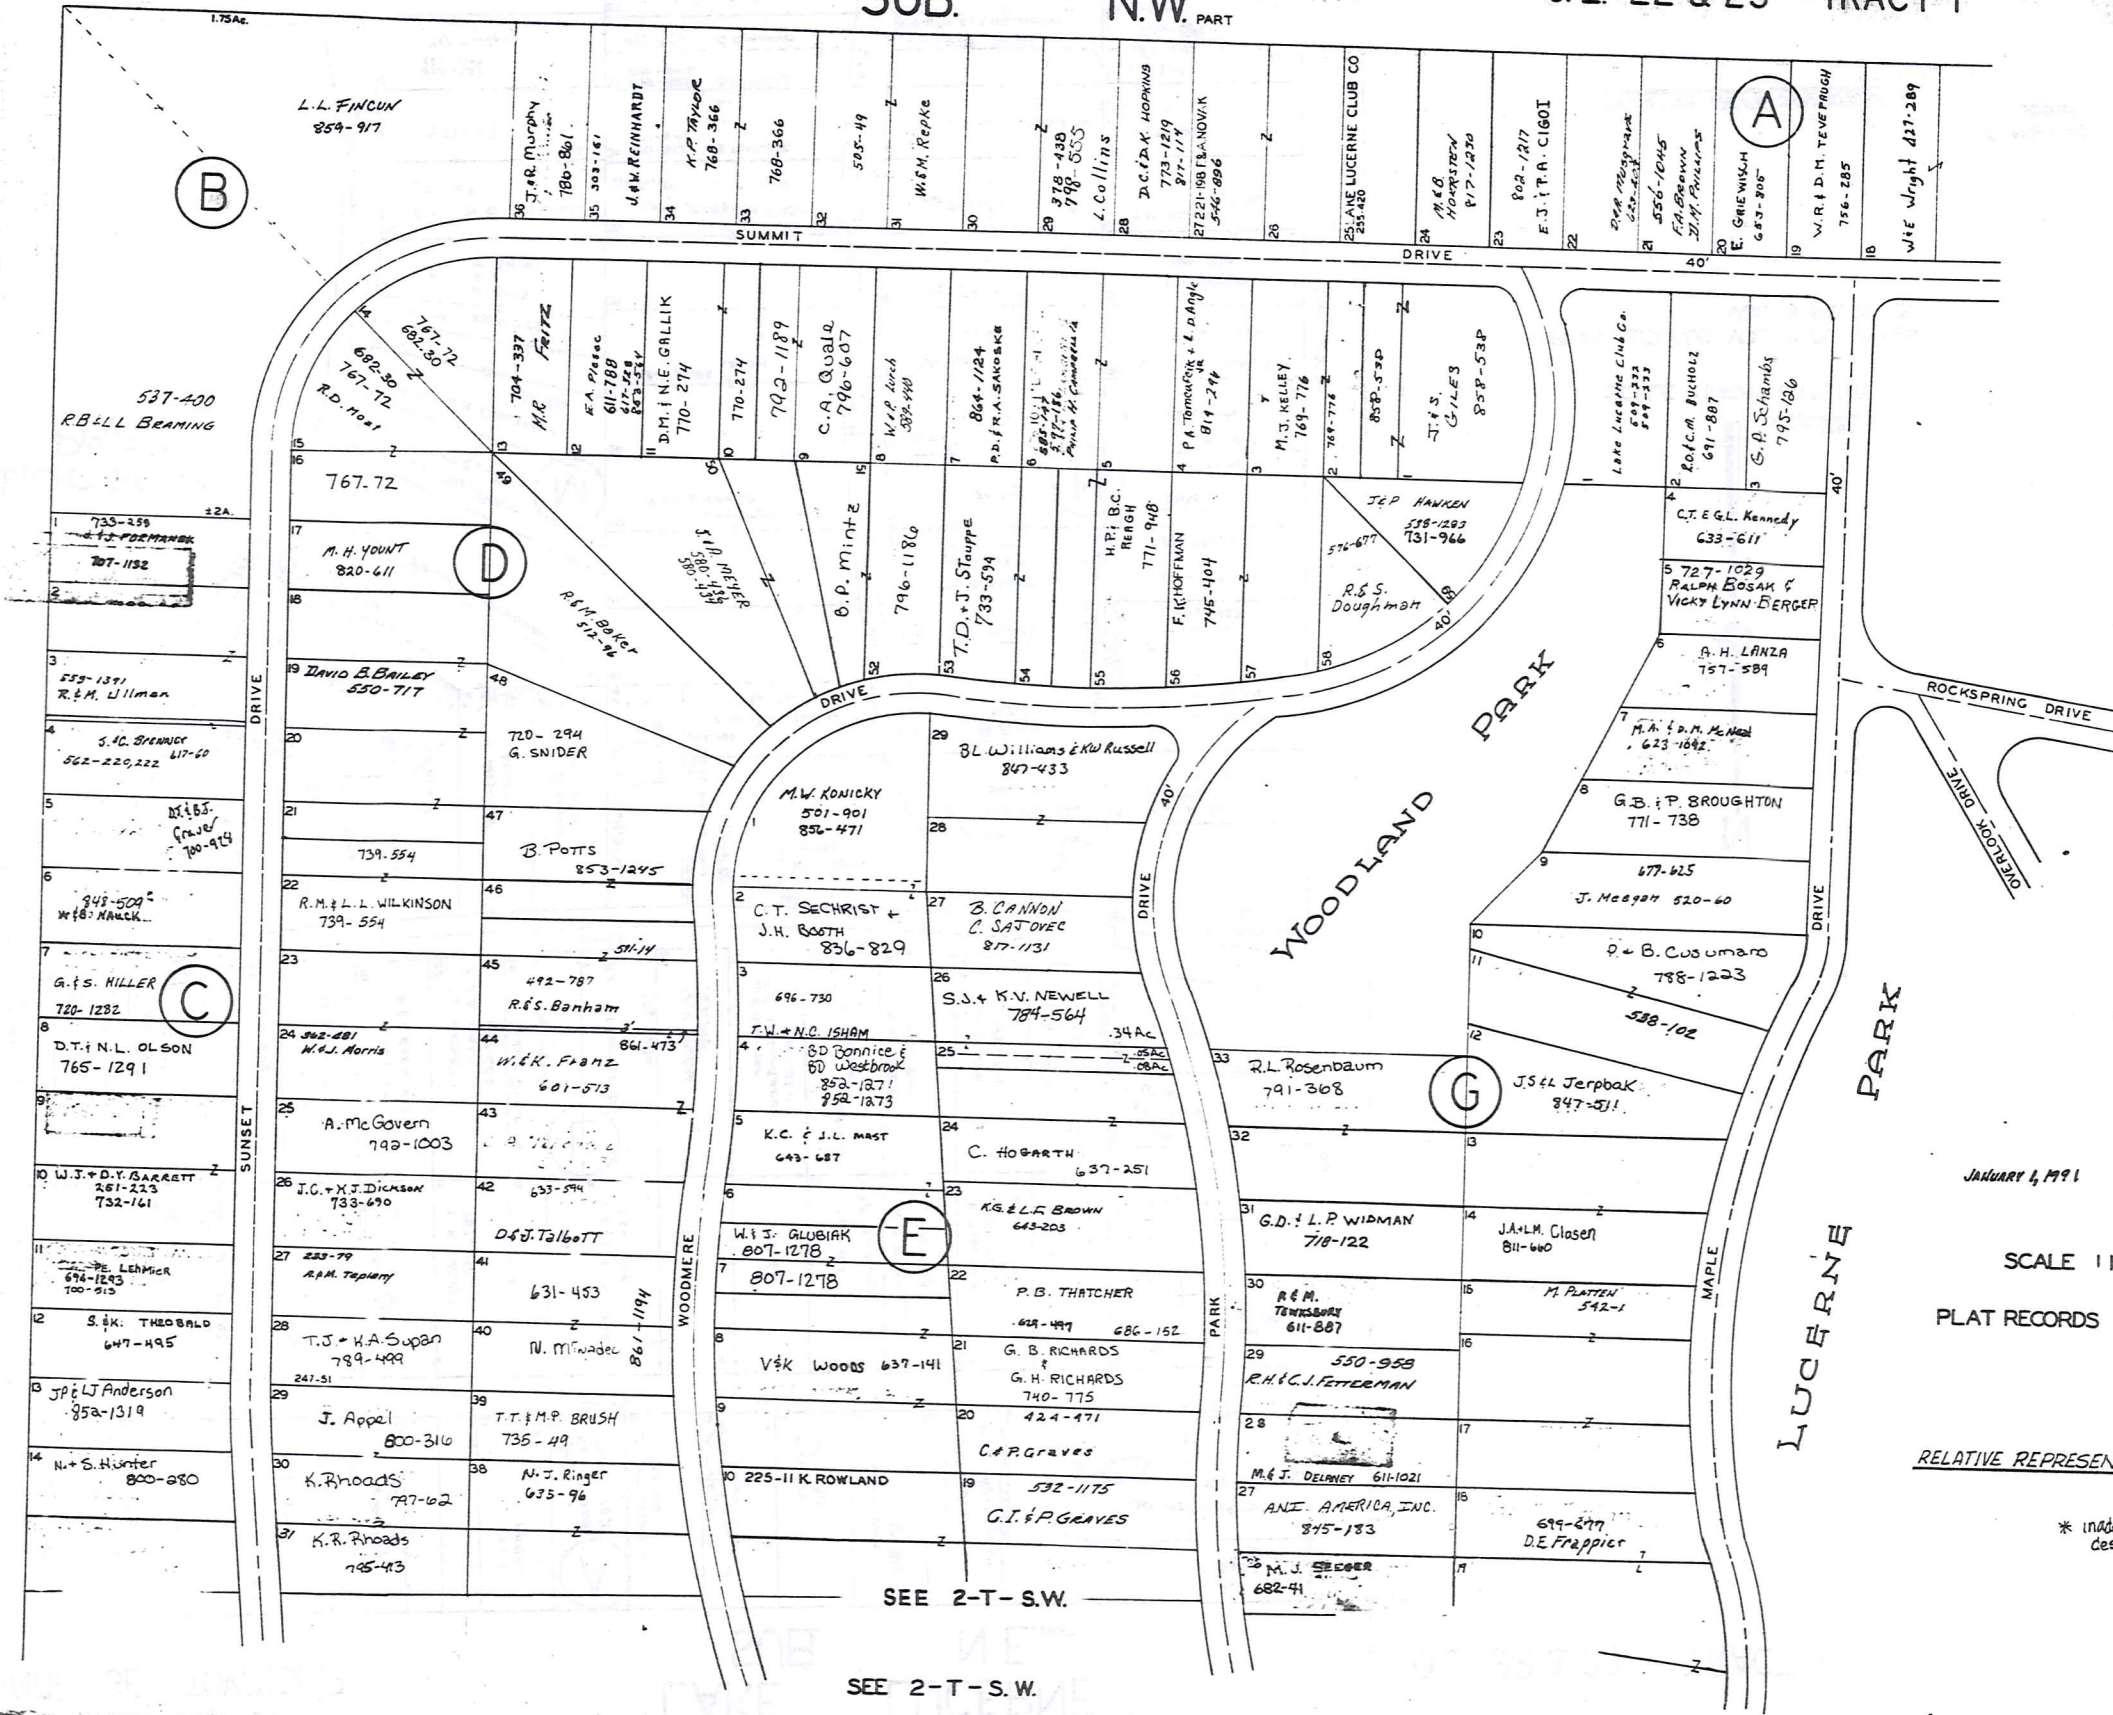

SEE 2-T-S.W.

SEE 2-T-S.W.

SEE 2-T-N.E.

2-T N.W.