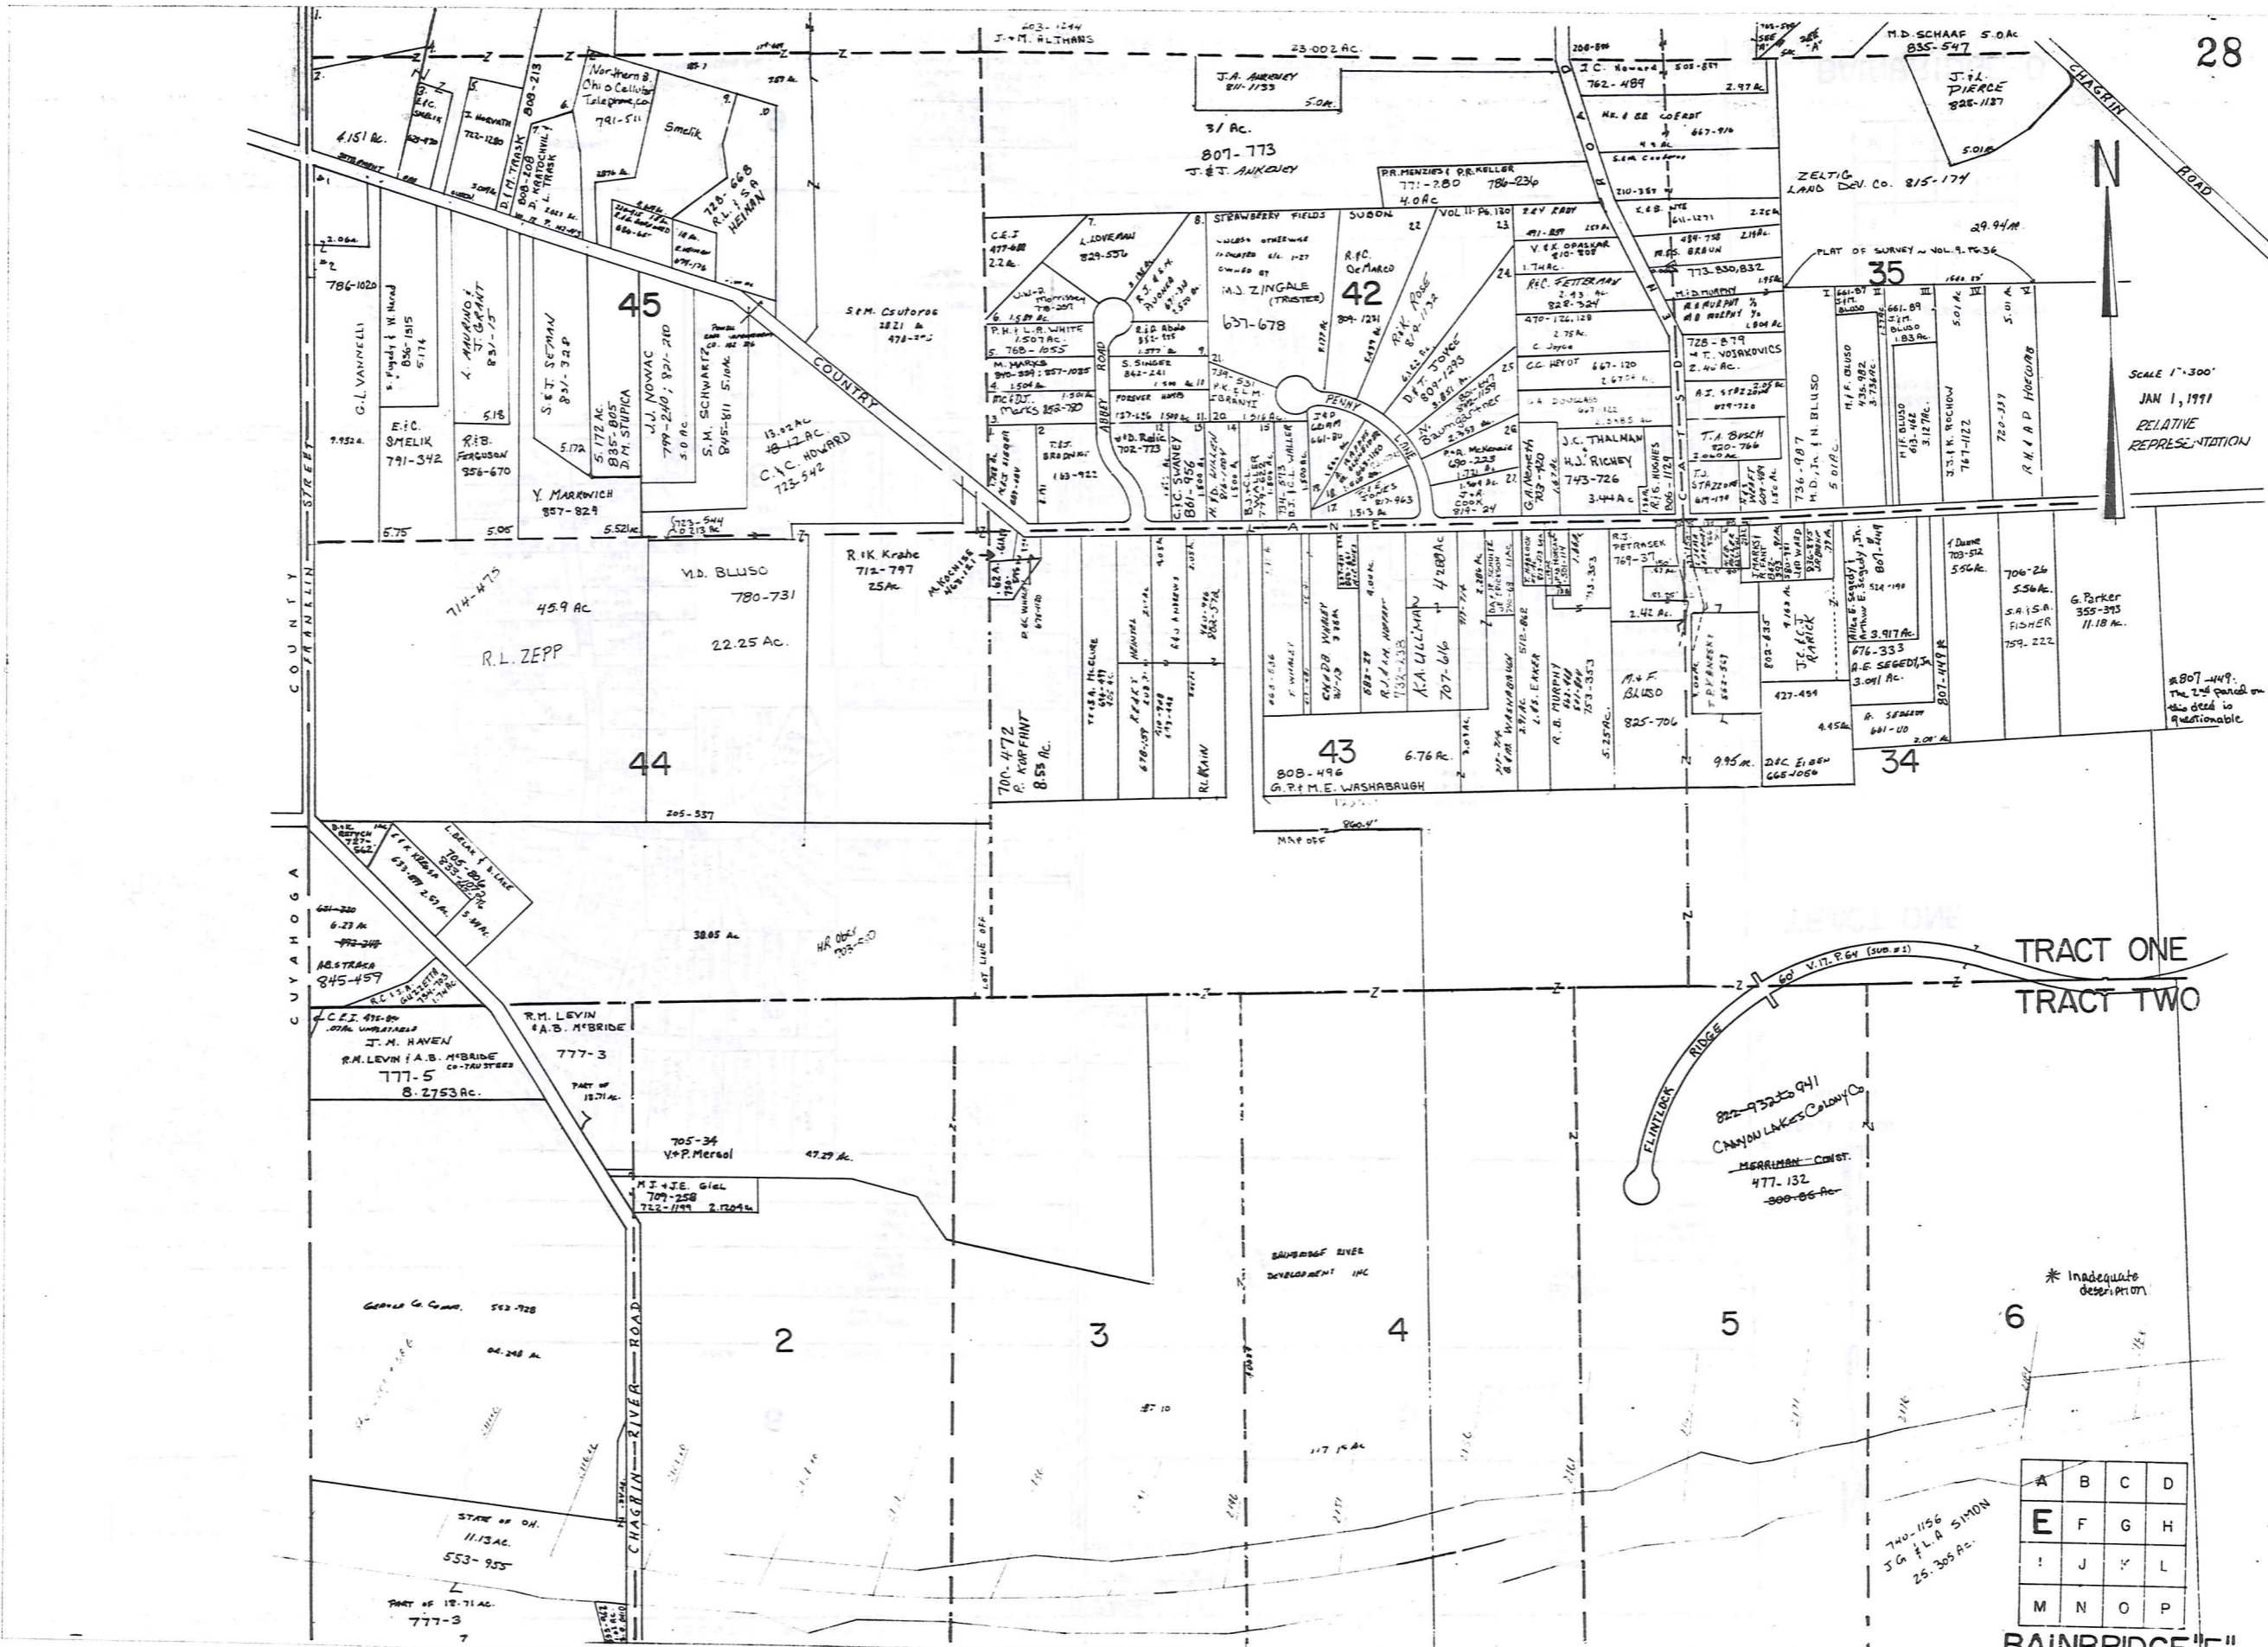

SCALE 1"=300'
JAN 1, 1991
RELATIVE REPRESENTATION

A	B	C	D
E	F	G	H
I	J	K	L
M	N	O	P

BAINBRIDGE "E"

#807-449.
The 2nd parcel on
this deed is
questionable.

822-9323 941
CANYON LAKES COLONY
MERRIMAN-CONST.
477-132
800-86-AC

BAINSFORD RIVER
DEVELOPMENT INC

STATE OF OH.
11.13 AC.
553-955
PART OF 18.71 AC.
777-3

R.M. LEVIN
& A.B. M'BRIDE
J.M. HAVEN
R.M. LEVIN & A.B. M'BRIDE
CO-TRUSTEES
777-3
777-5
8.2753 AC.

621-320
6-23 AC
992-244
845-457
ABSTRACT
845-457

R.L. ZEPP
45.9 AC
714-475

45
S.M. SCHWARTZ
845-811 5.10 AC
J.J. NOWAC
799-240; 821-210
5.0 AC
D.M. STUPICA
5.17 AC
Y. MARKWICH
857-829

4.151 AC
E.I.C. SMELIK
791-342
R.B. FERGUSON
956-670
S.M. SCHWARTZ
845-811 5.10 AC
J.J. NOWAC
799-240; 821-210
5.0 AC
D.M. STUPICA
5.17 AC
Y. MARKWICH
857-829

43
808-496
G.P.M.E. WASHBROUGH
6.76 AC

42
R.F.C. DeMarco
809-1231
M.J. ZINGALE
(TRUSTEE)
657-678

3/ AC.
807-773
J. & J. ANKNEY

43
808-496
G.P.M.E. WASHBROUGH
6.76 AC

42
R.F.C. DeMarco
809-1231
M.J. ZINGALE
(TRUSTEE)
657-678

3/ AC.
807-773
J. & J. ANKNEY

34
825-706
M. & F. BLUSO

34
825-706
M. & F. BLUSO

34
825-706
M. & F. BLUSO

34
825-706
M. & F. BLUSO

34
825-706
M. & F. BLUSO

34
825-706
M. & F. BLUSO