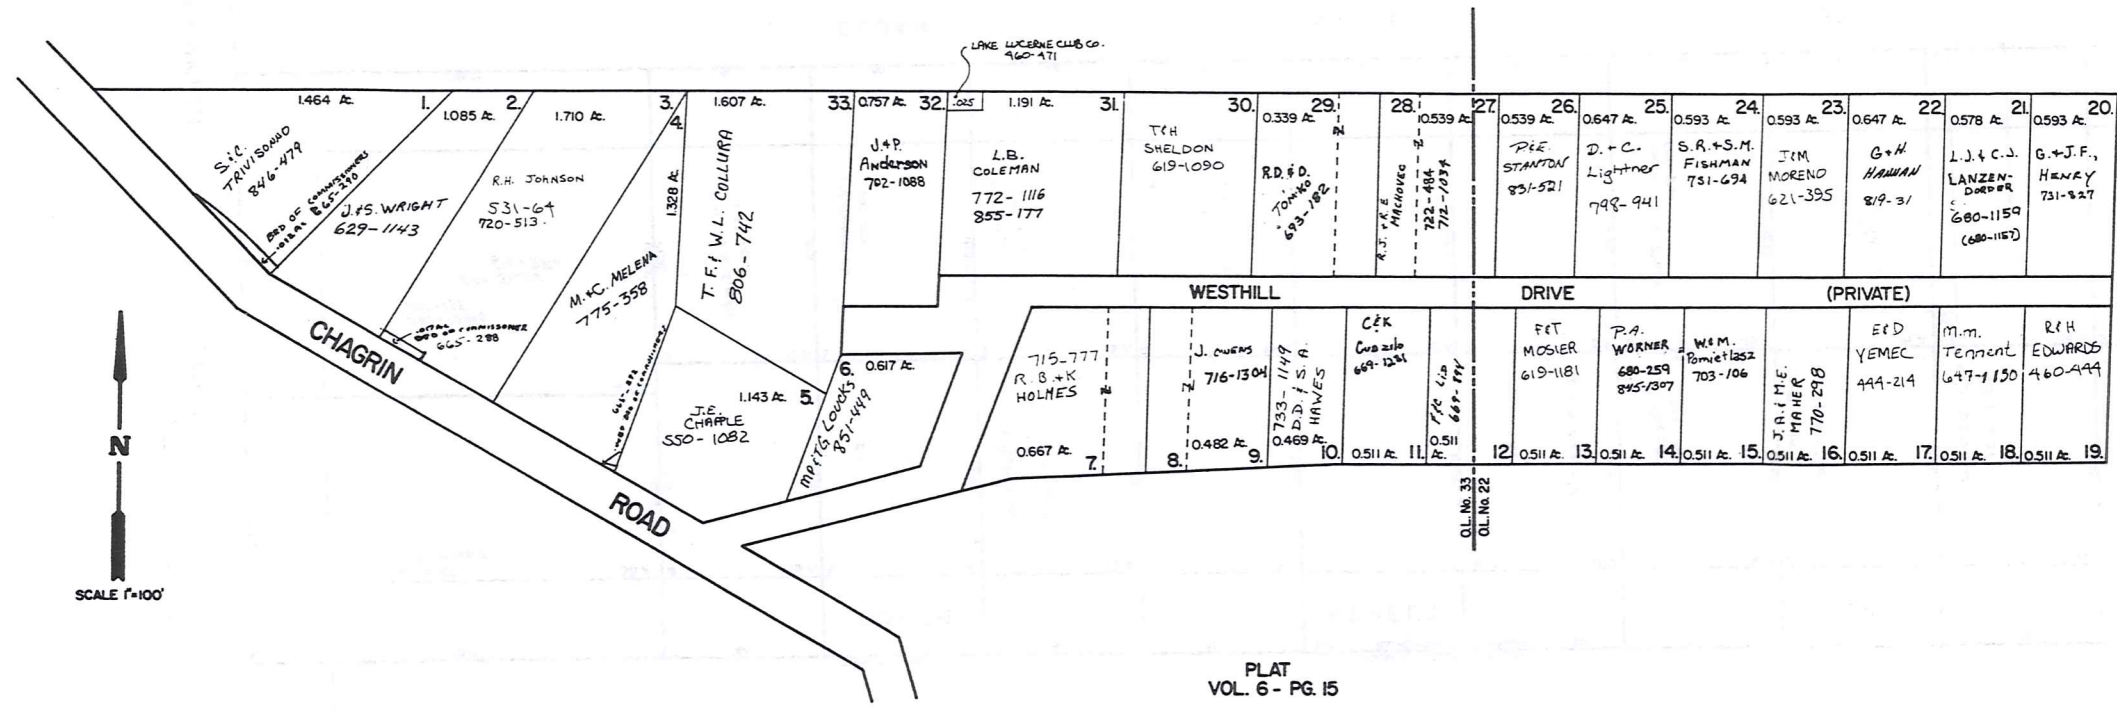

LAKE LUCERNE SUBDIVISION NUMBER 4