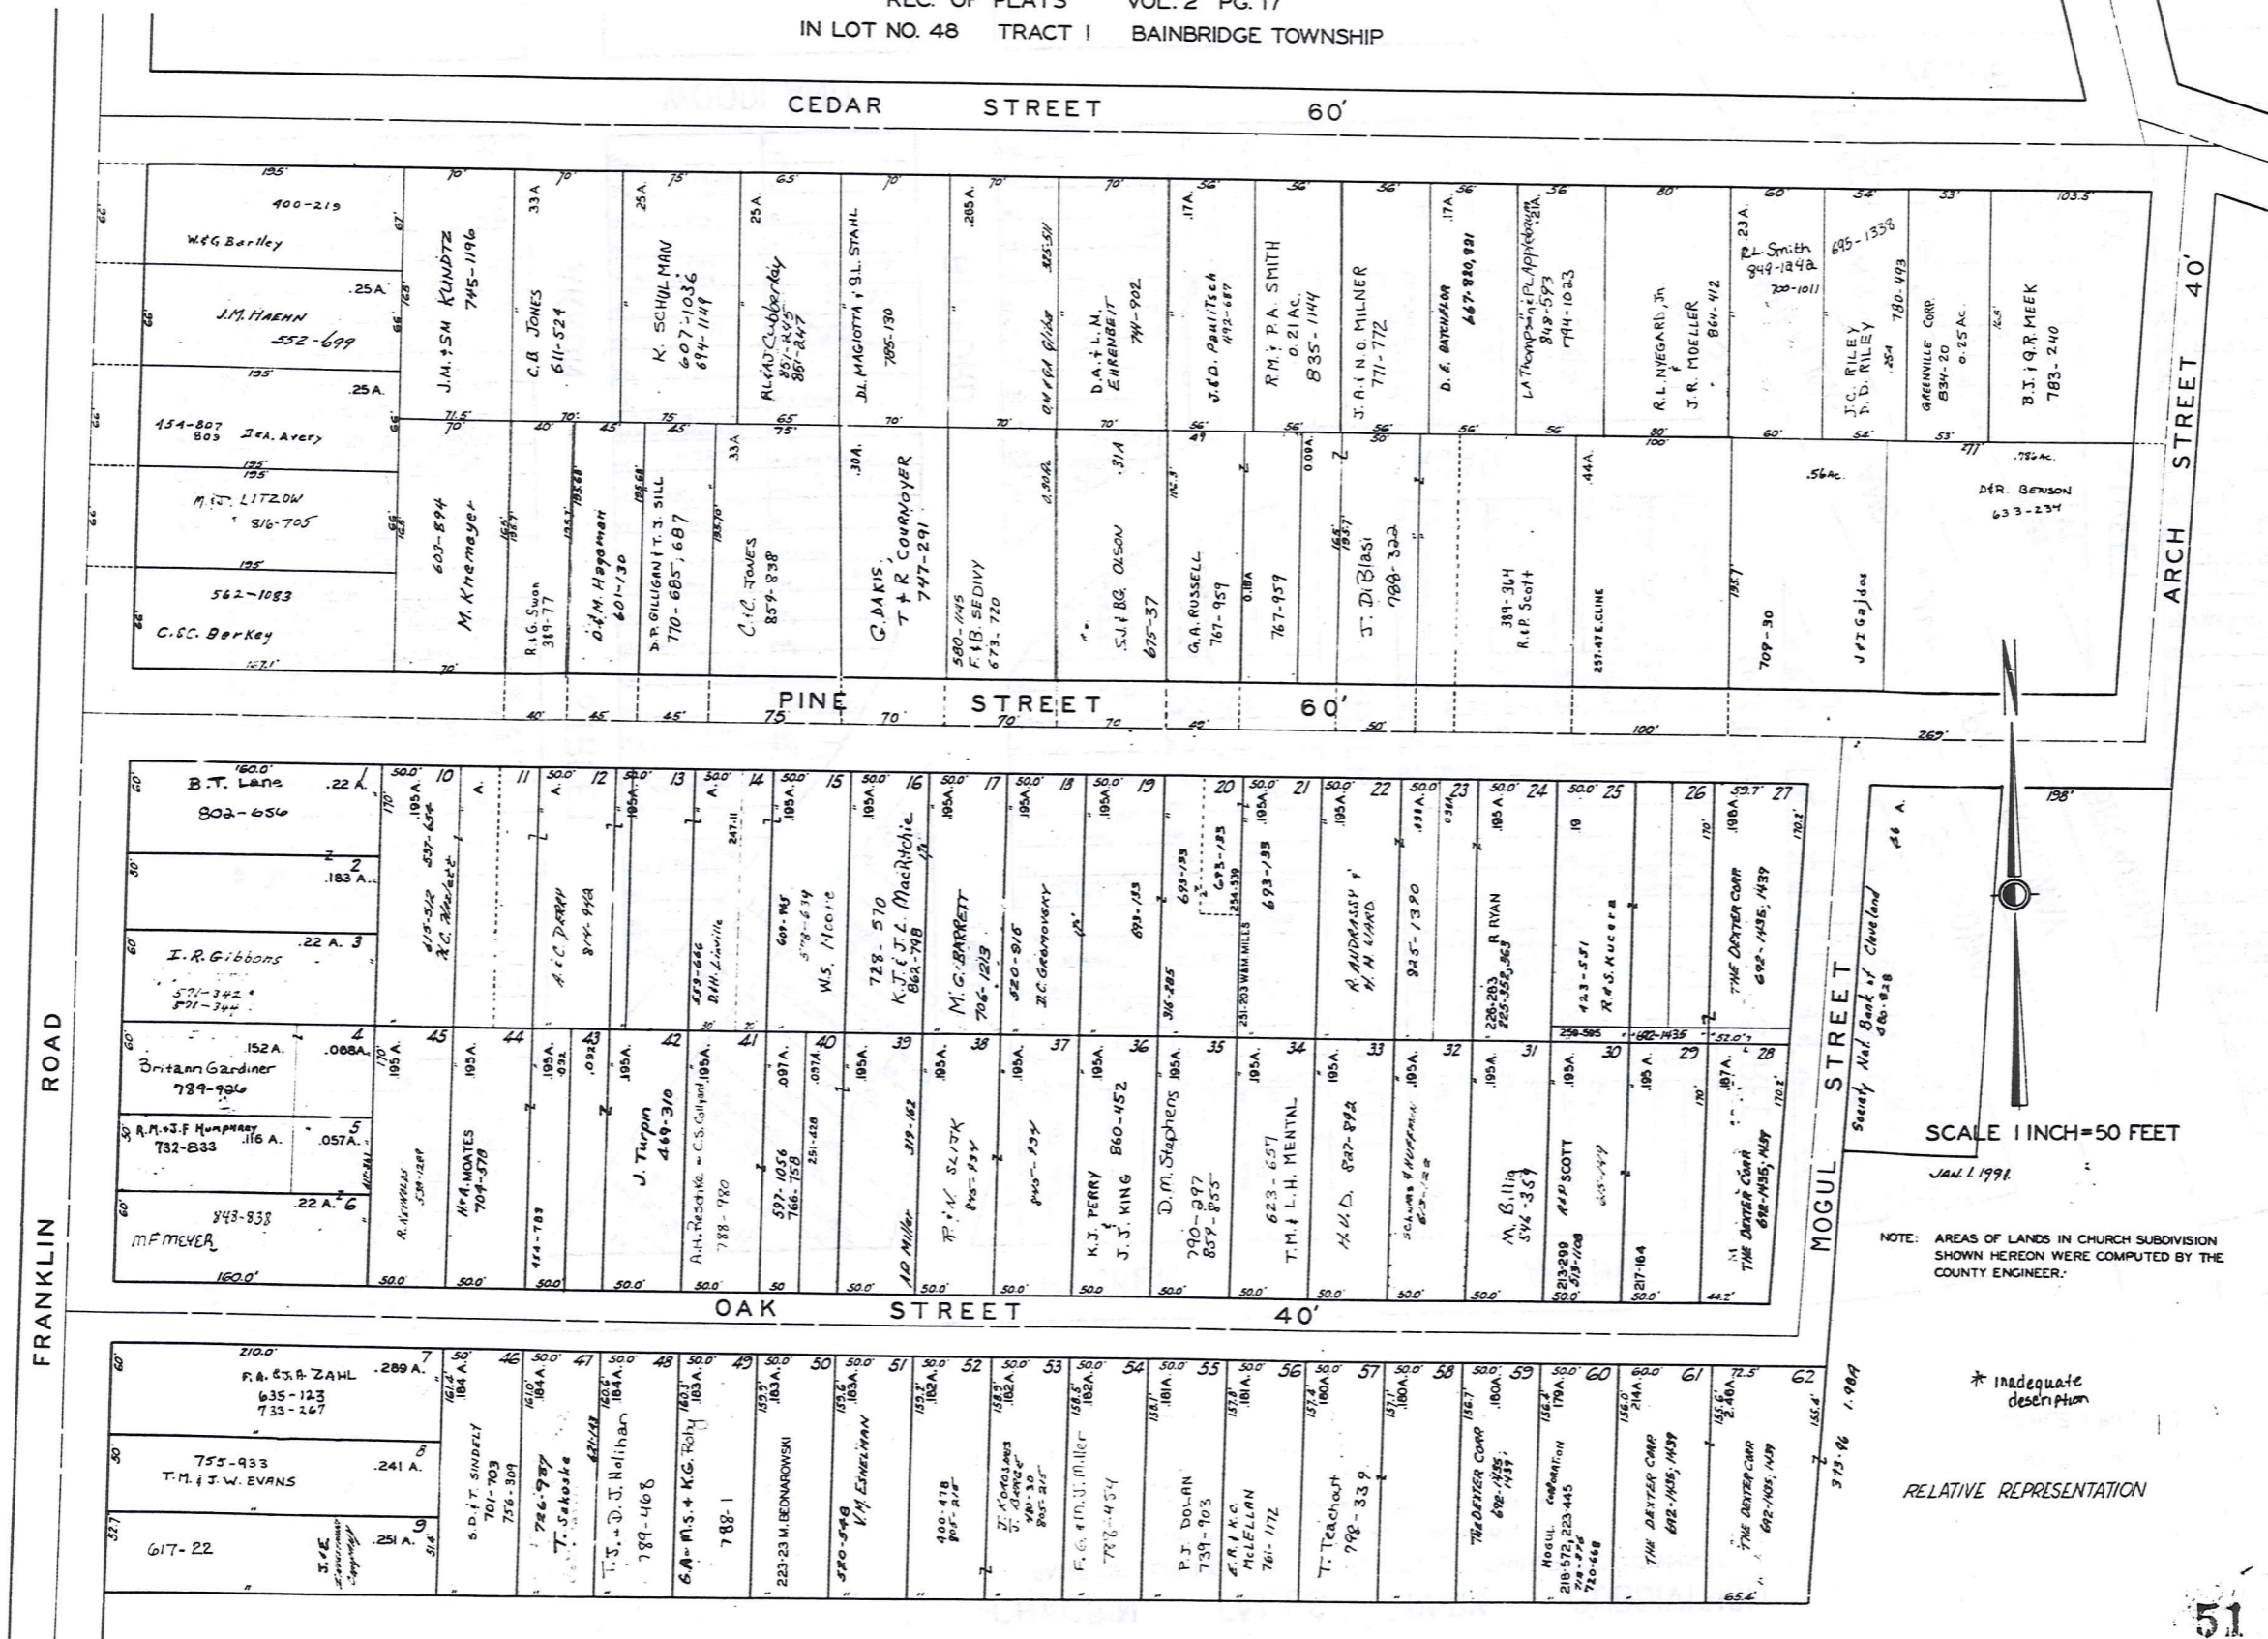

CHURCH SUBDIVISION AND LANDS NORTHERLY THEREOF

REC. OF PLATS VOL. 2 PG. 17
IN LOT NO. 48 TRACT I BAINBRIDGE TOWNSHIP

SCALE 1 INCH = 50 FEET

JAN. 1, 1991

NOTE: AREAS OF LANDS IN CHURCH SUBDIVISION SHOWN HEREON WERE COMPUTED BY THE COUNTY ENGINEER.

* inadequate description
RELATIVE REPRESENTATION