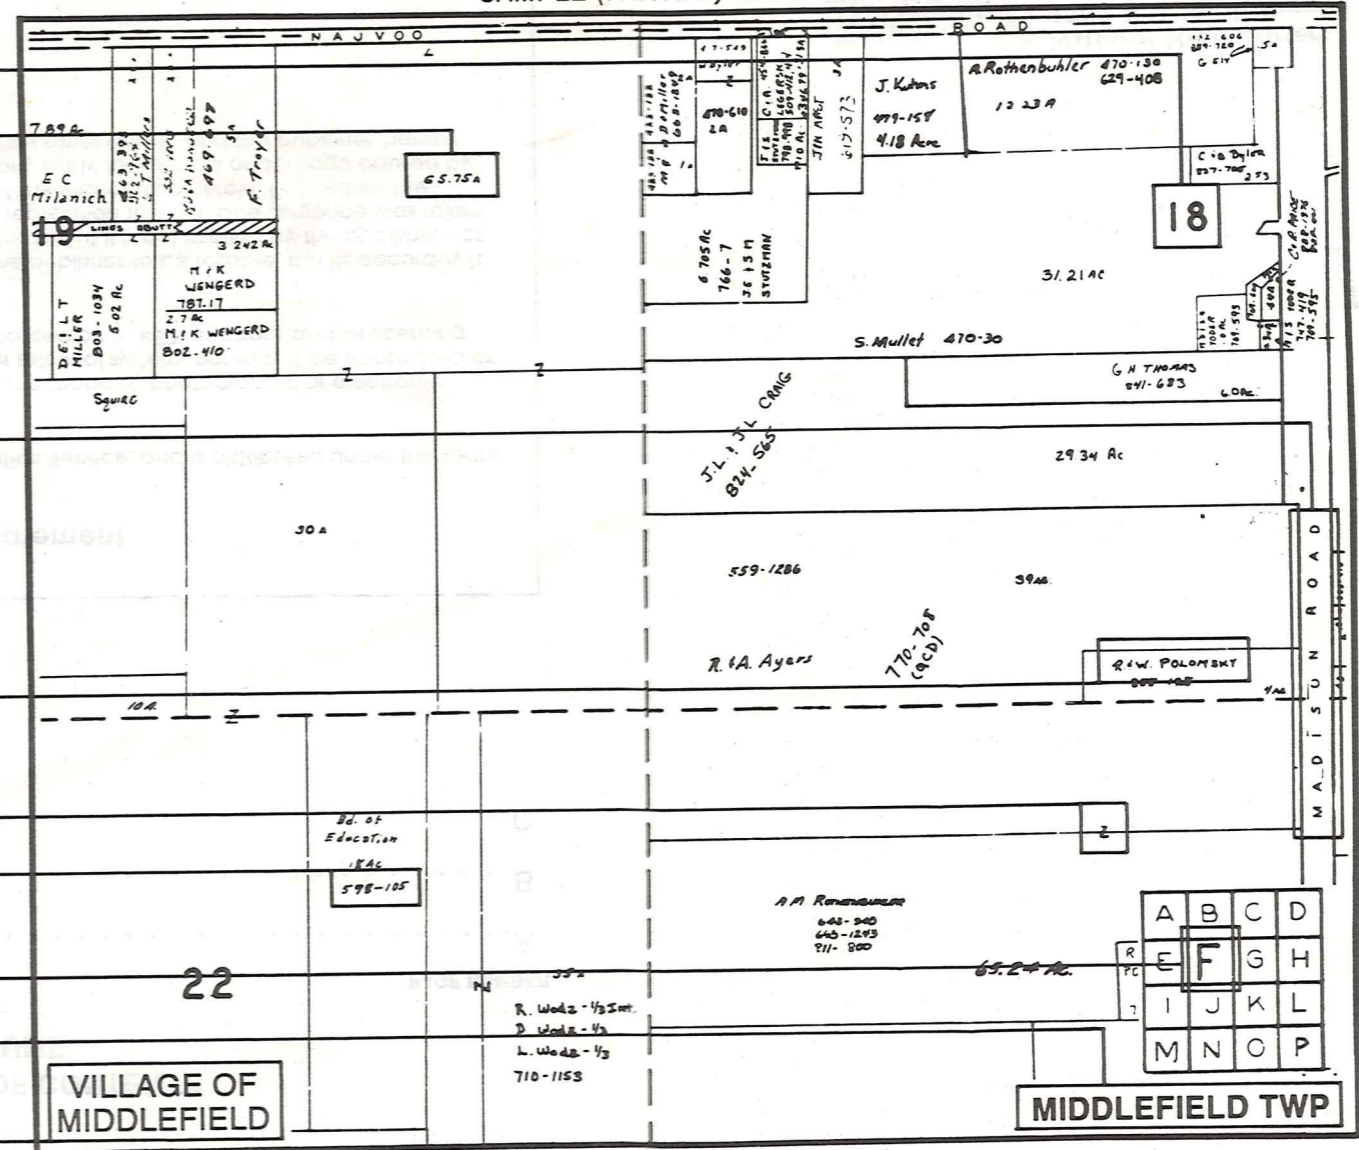

SAMPLE (PARTIAL) MAP PAGE