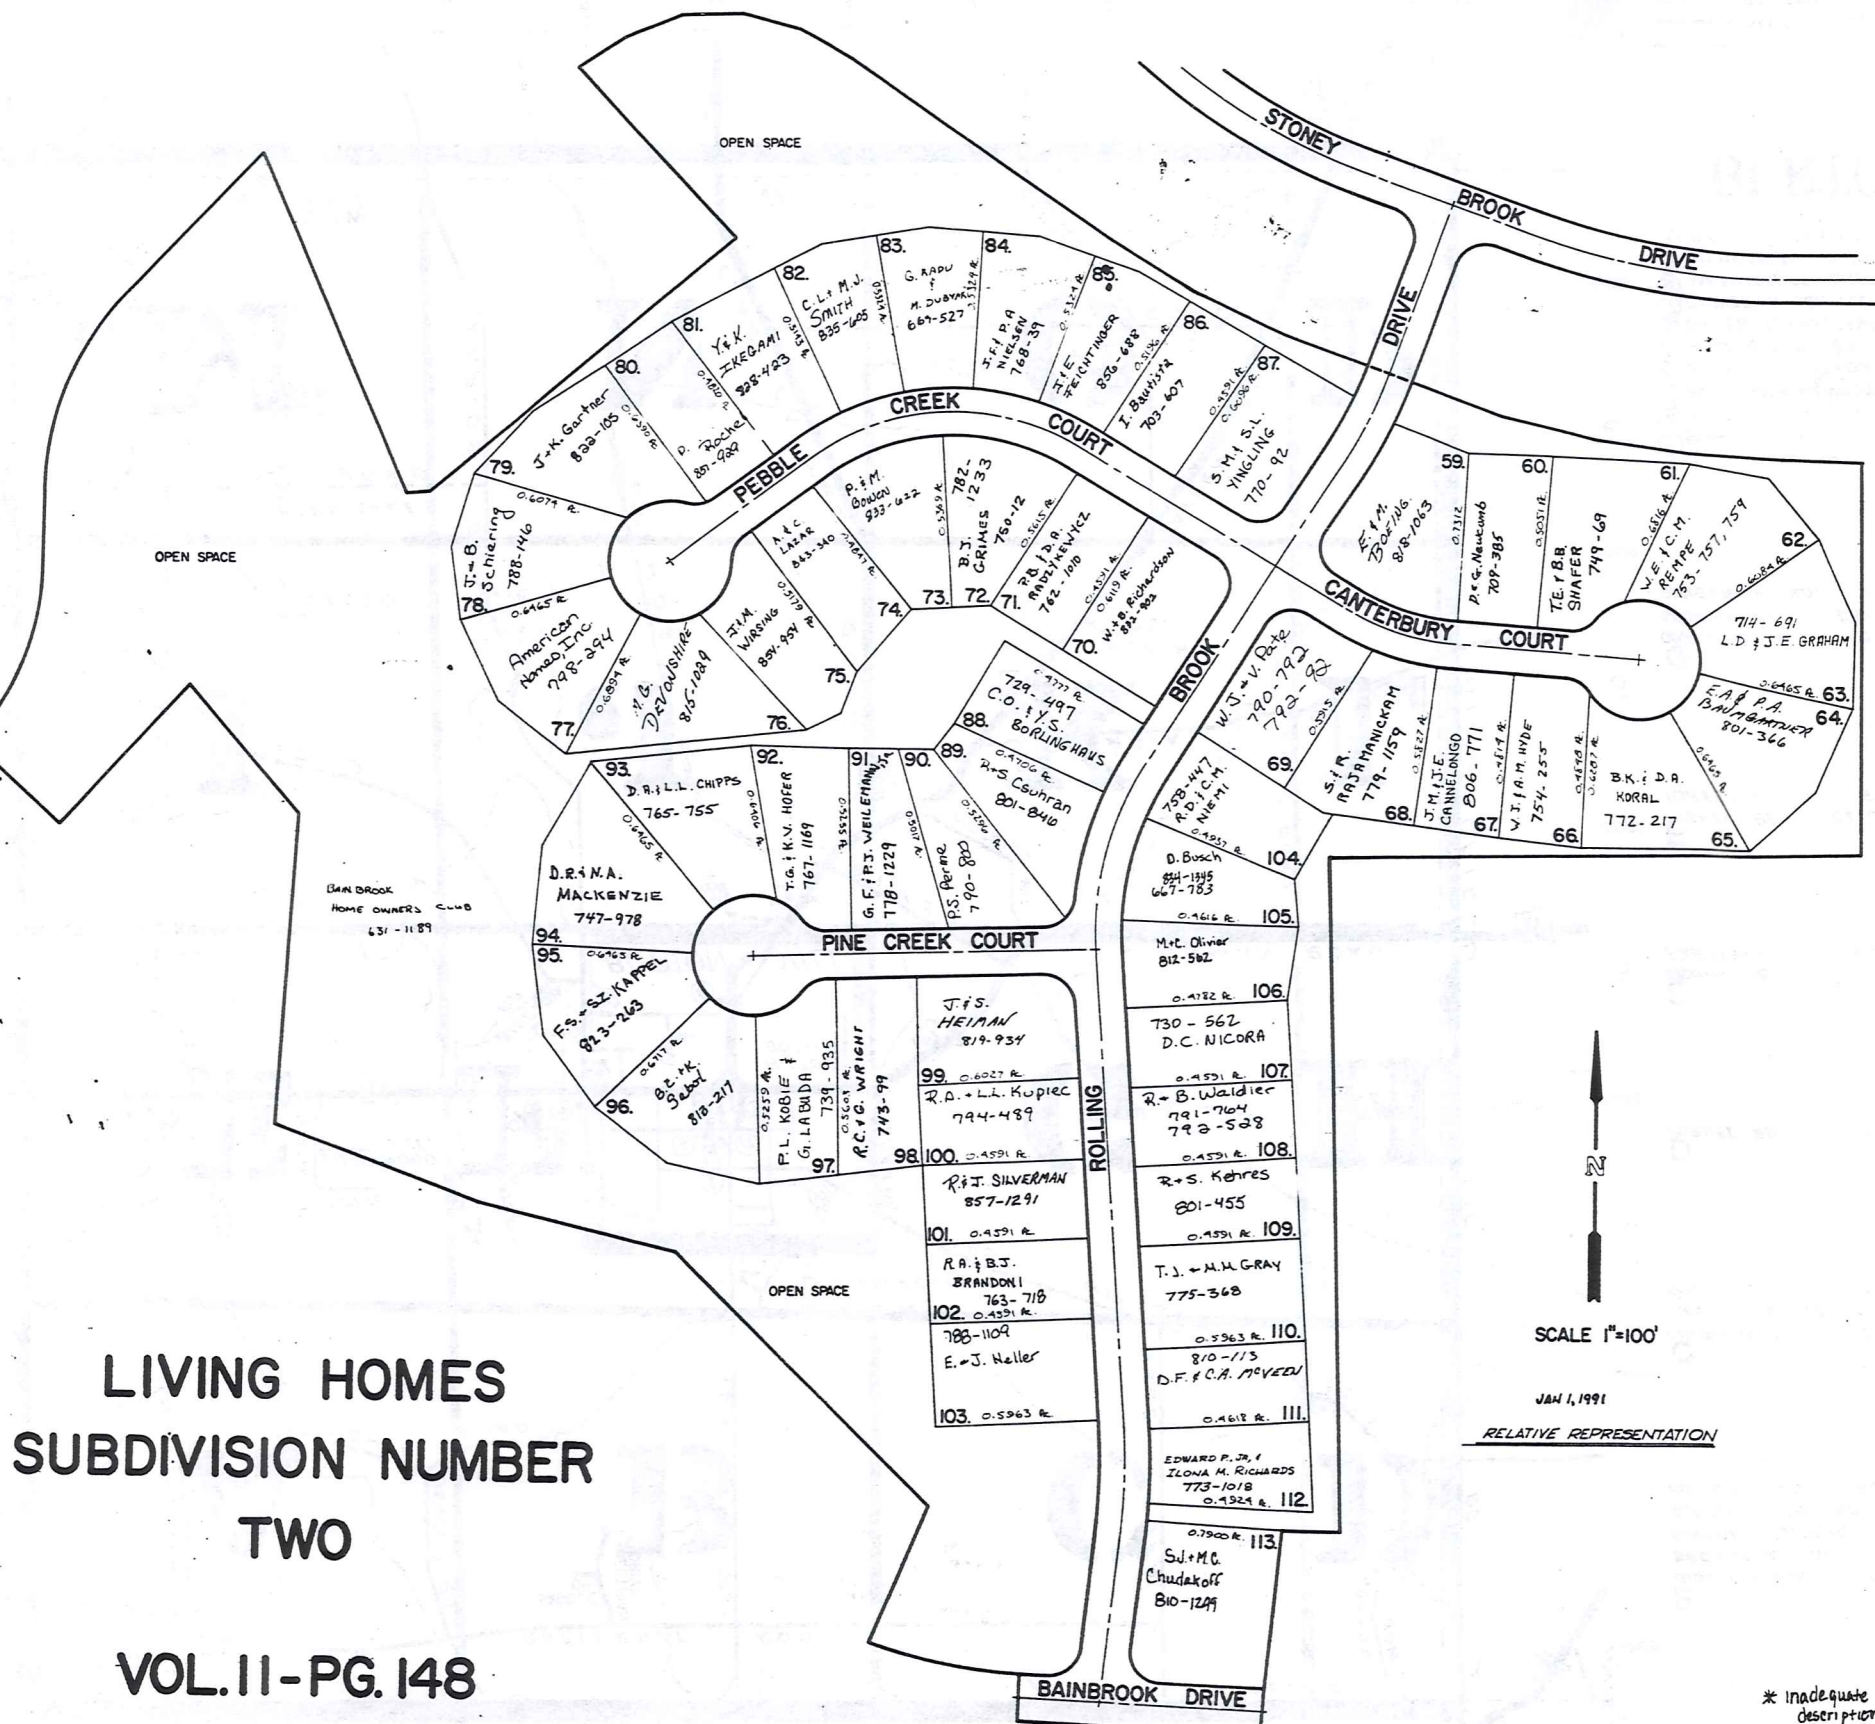

LIVING HOMES
SUBDIVISION NUMBER
TWO
VOL. II - PG. 148

N
SCALE 1"=100'
JAN 1, 1991
RELATIVE REPRESENTATION

* Inadequate description